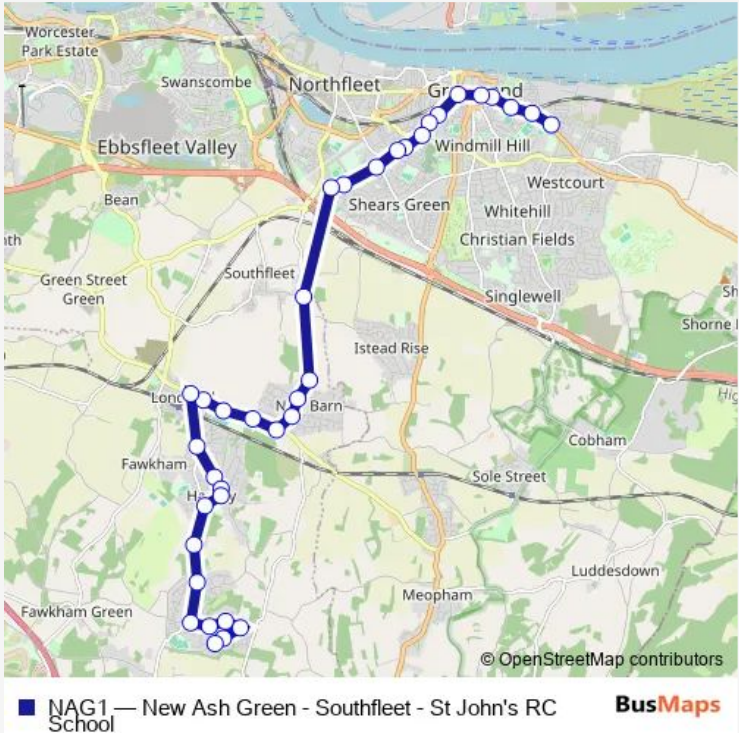

Bus NAG1 New Ash Green - Southfleet - St John's RC School

[Go to website](#)

**Direction**  
 Lambardes — Milton Ale Shades  
 38 stops  
[Open route schedule](#)

- Lambardes
- Spring Cross
- Redhill Wood
- Bowes Wood
- Westfield
- Ash Road
- Turner's Oak Shaw
- Olivers Mill
- The Black Lion
- Chantry Avenue
- St John's Lane
- Cherry Trees
- Church Road Shops
- Larks Field
- Church
- St Marys Way
- Brickfield Farm Close
- Langafel School
- New Barn Road
- Fairlight Cross
- Longfield Avenue

Route schedule  
 Lambardes — Milton Ale Shades

Monday	07:25
Tuesday	07:25
Wednesday	07:25
Thursday	07:25
Friday	07:25
Saturday	—
Sunday	—

Route info  
 Direction: Lambardes  
 Stops: 38  
 Trip Duration: 0 hour 50 min

Milton Ale Shades

**Direction**

St John's School — Westfield

36 stops

[Open route schedule](#)

St John's School

Church Walk

Albion Road

## Route info

Direction: St John's School

Stops: 36

Trip Duration: 0 hour 58 min

Cherry Trees

St John's Lane

All Saints Church Centre

The Black Lion