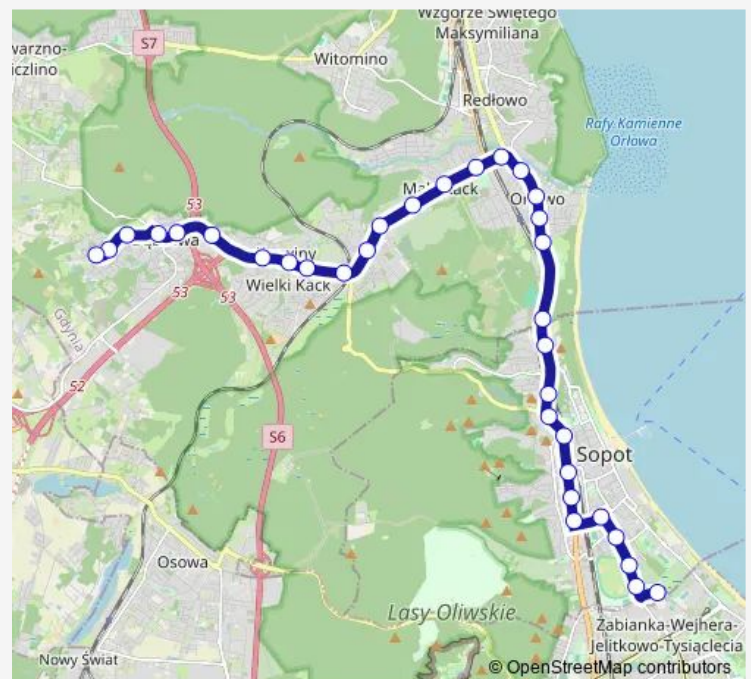

Trolleybus 31 Ergo Arena - Dąbrowa Miętowa

[Go to website](#)**Direction**

undefined — undefined

0 stops

[Open route schedule](#)**Route schedule**

undefined — undefined

Monday	06:56
--------	-------

Tuesday	06:56
---------	-------

Wednesday	06:56
-----------	-------

Thursday	06:56
----------	-------

Friday	06:56
--------	-------

Saturday	—
----------	---

Sunday	—
--------	---

Route info

Direction:

Stops: 0

Trip Duration: — min

■ 31 — Ergo Arena - Dąbrowa Miętowa

BusMaps

Direction

Ergo Arena 03 — Dąbrowa Miętowa 02

33 stops

[Open route schedule](#)

Ergo Arena 03