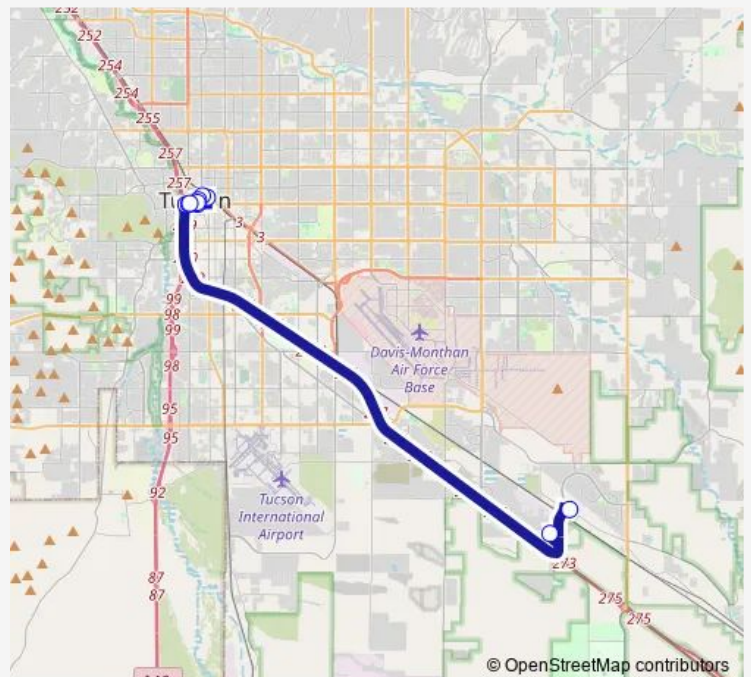

Bus 110X Rita Ranch-Downtown Express

[Go to website](#)

**Direction**

Old Vail Park & Ride — Congress/Granada (Nw)

10 stops

[Open route schedule](#)

- Old Vail Park & Ride
- UA Technology Park
- Congress/Central (Se)
- Congress/Granada (Sw)
- Broadway/Church (Sw)
- 6th Av/Pennington (Ne)
- Alameda/Grossetta (Nw)
- Church/Pennington (Nw)
- Congress/Church (Nw)
- Congress/Granada (Nw)

Route schedule

Old Vail Park & Ride — Congress/Granada (Nw)

Monday	07:21-17:50
Tuesday	07:21-17:50
Wednesday	07:21-17:50
Thursday	07:21-17:50
Friday	07:21-17:50
Saturday	—
Sunday	—

Route info

Direction: Old Vail Park & Ride

Stops: 10

Trip Duration: 0 hour 36 min

110X — Rita Ranch-Downtown Express

**Direction**

6th Av/Pennington (Ne) — Old Vail Park &amp; Ride

8 stops

[Open route schedule](#)

6th Av/Pennington (Ne)

## Route schedule

6th Av/Pennington (Ne) — Old Vail Park &amp; Ride

Monday 06:35-17:10

Tuesday 06:35-17:10

Wednesday 06:35-17:10

Thursday 06:35-17:10

Friday 06:35-17:10

Saturday —