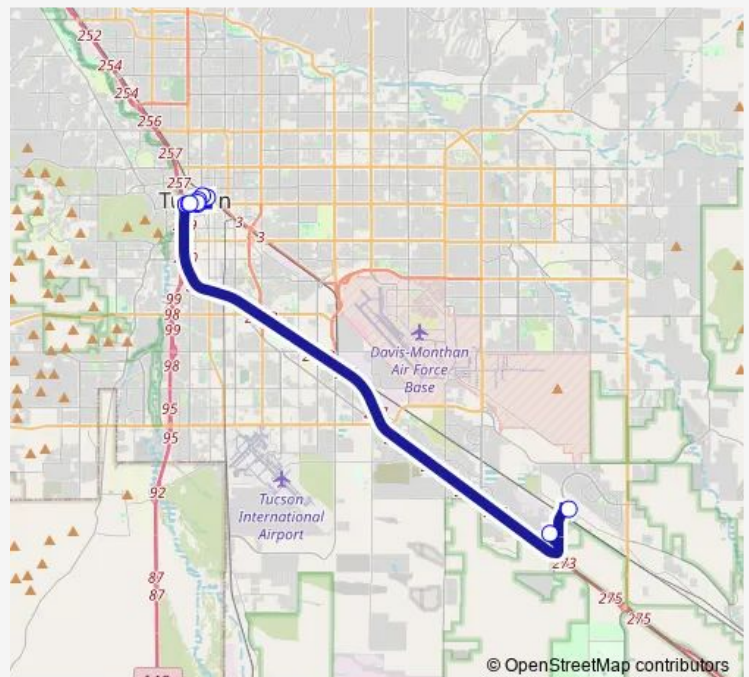

Congress/Central (Se)

Congress/Granada (Sw)

Broadway/Church (Sw)

6th Av/Pennington (Ne)

Alameda/Grossetta (Nw)

Church/Pennington (Nw)

Congress/Church (Nw)

Congress/Granada (Nw)

Route schedule

Old Vail Park & Ride — Congress/Granada (Nw)

Monday 07:22-17:55

Tuesday 07:22-17:55

Wednesday 07:22-17:55

Thursday 07:22-17:55

Friday 07:22-17:55

Saturday —

Sunday —

Route info

Direction: Old Vail Park & Ride

Stops: 10

Trip Duration: 0 hour 41 min

Direction

6th Av/Pennington (Ne) — Old Vail Park & Ride

8 stops

[Open route schedule](#)

6th Av/Pennington (Ne)

Alameda/Grossetta (Nw)

Church/Pennington (Nw)

Congress/Church (Nw)

Congress/Granada (Nw)

UA Technology Park

Rita Rd/Science Park Dr (Ne)