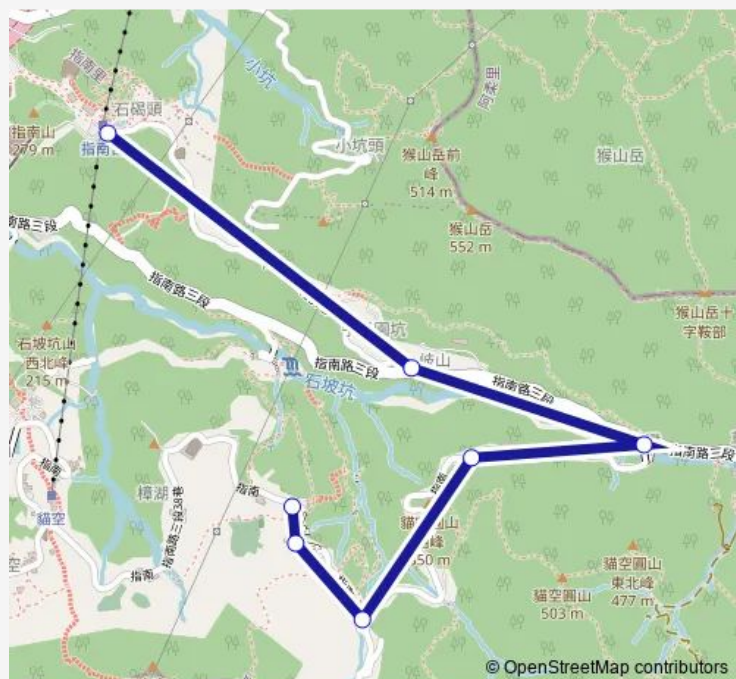

涼亭站

圓山

草湳

岐山

貓纜指南宮站

Route schedule

貓空壺穴 — 貓纜指南宮站

Monday 09:00-17:20

Tuesday 09:00-17:20

Wednesday 09:00-17:20

Thursday 09:00-17:20

Friday 09:00-17:20

Saturday 13:20-15:50

Sunday 13:20-15:50

Route info

Direction: 貓空壺穴

Stops: 7

Trip Duration: 0 hour 13 min

■ 貓空左線(指南宮) — 貓空壺穴站-貓纜指南宮站

BusMaps

貓空左線(指南宮) Bus time schedules and route maps are available in an offline PDF at busmaps.com. Use the busmaps.com website to see live bus times, train schedule or subway schedule, and step-by-step directions for all public transit in Taipei