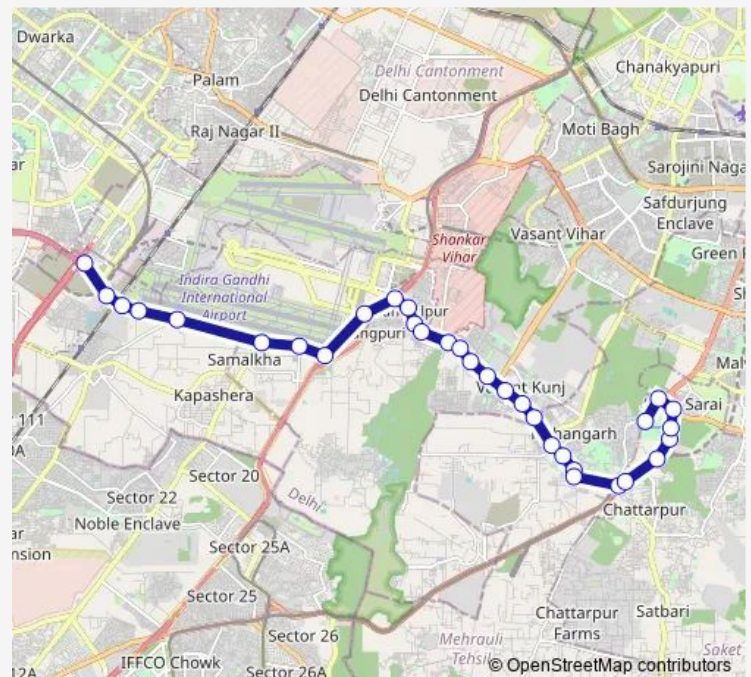

Masood Pur Village

Vasant Kunj Sec-B73

Vasant Kunj Sec-D/3-4

Route schedule

Dwarka Sec 22 Cluster Depot — Mehrauli Terminal

Monday 07:27-09:55

Tuesday 07:27-09:55

Wednesday 07:27-09:55

Thursday 07:27-09:55

Friday 07:27-09:55

Saturday 07:27-09:55

Sunday 07:27-09:55

Route info

Direction: Dwarka Sec 22 Cluster Depot

Stops: 32

Trip Duration: 1 hour 13 min