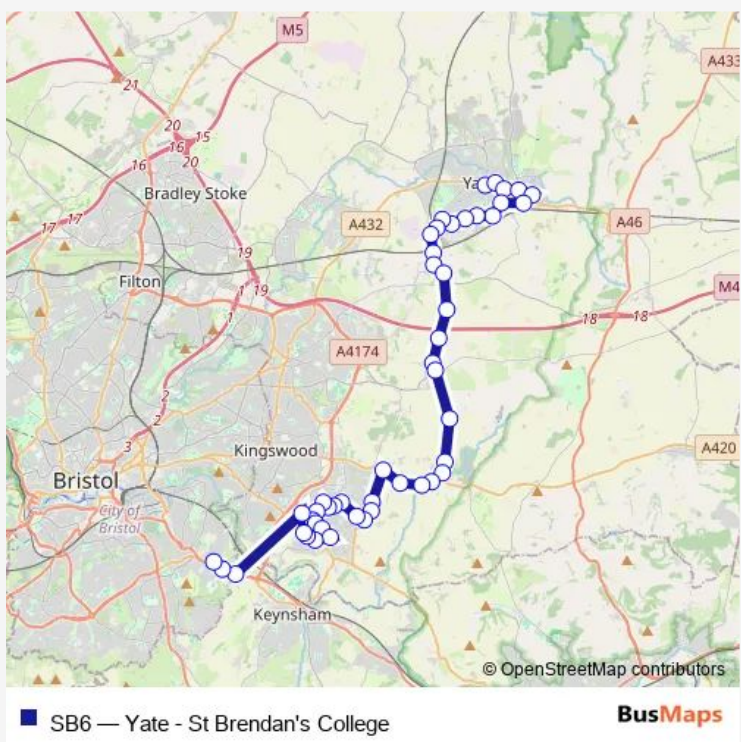

Bus SB6 Yate - St Brendan's College

[Go to website](#)

Direction
 Shopping Centre — St Brendans Grounds
 48 stops
[Open route schedule](#)

- Shopping Centre
- The Ridge
- Bowling Hill
- The Clock
- The Boot
- Hounds Road
- Mallard Close
- Goldcrest Road
- Dovecote
- Bredon
- Abbotswood
- Pitchcombe
- Rodborough
- Nibley Turn
- Wapley Turn
- War Memorial
- Shorthill Road
- Westerleigh Crematorium
- Motorway Bridge
- Castle Road
- Pucklechurch Village Hall

Route schedule
 Shopping Centre — St Brendans Grounds

Monday	07:15
Tuesday	07:15
Wednesday	07:15
Thursday	07:15
Friday	07:15
Saturday	—
Sunday	—

Route info
 Direction: Shopping Centre
 Stops: 48
 Trip Duration: 1 hour 10 min

Redfield Edge

North Street

North Street School

Rogers Close

Park Road

Newton Road Shops

Hampton Close

Earlstone Crescent

Tapsters

California Road

Fairoaks

Burney Way

Palmdale Close

The Crown

Watson's Road

Woodward Drive