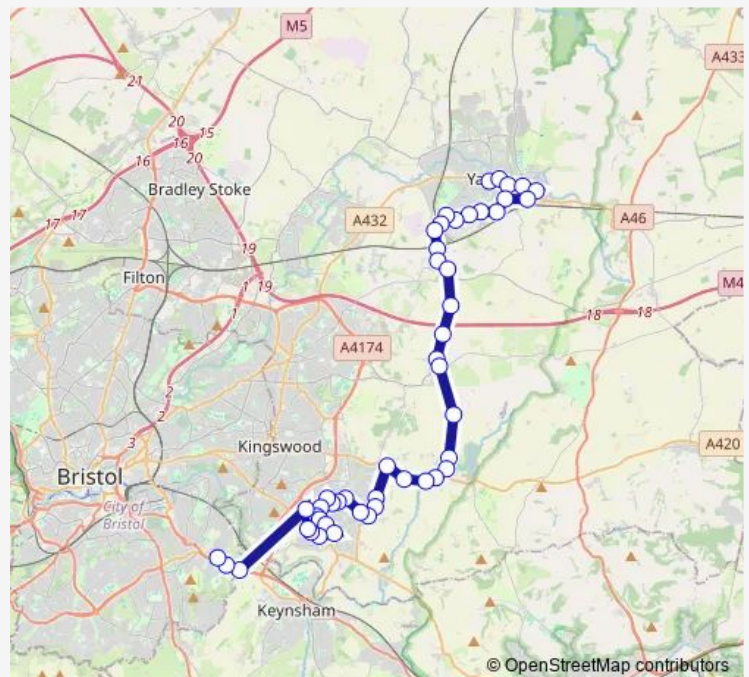

Thursday 07:15

Friday 07:15

Saturday —

Sunday —

Route info

Direction: Shopping Centre

Stops: 48

Trip Duration: 1 hour 10 min

Victoria Road

Redfield Edge

North Street

North Street School

Rogers Close

Park Road

Newton Road Shops

Hampton Close

Earlstone Crescent

Tapsters

California Road

Fairoaks

Burney Way

Palmdale Close

The Crown

Watson's Road