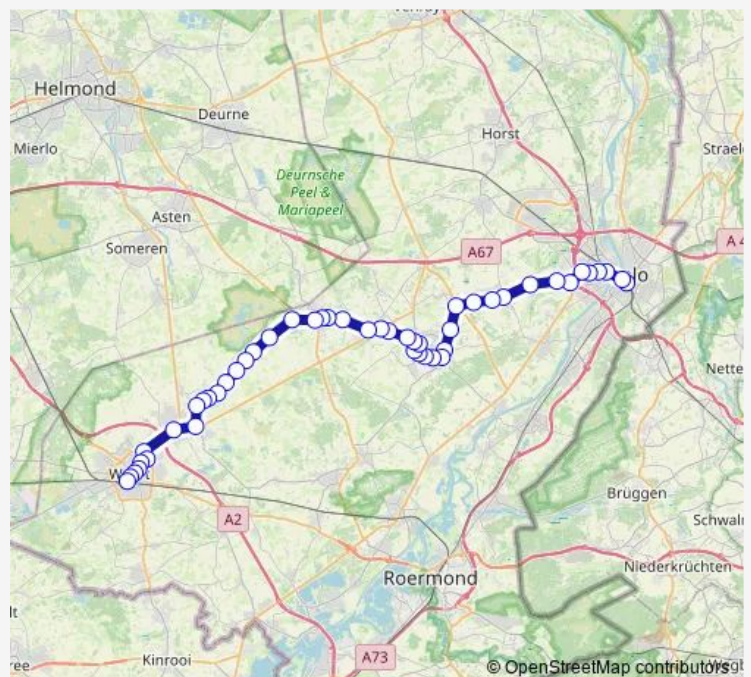

### Route schedule

Venlo, Station (Bus) — Weert, Station (Bus)

Monday 05:34-23:04

Tuesday 05:34-23:04

Wednesday 05:34-23:04

Thursday 05:34-23:04

Friday 05:34-23:04

Saturday 07:02-23:04

### Route info

Direction: Venlo, Station (Bus)

Stops: 49

Trip Duration: 1 hour 13 min

Peel en Maas, Panningen Schoolstraat

Peel en Maas, Panningen Everlo

Peel en Maas, Beringe Kampweg

Peel en Maas, Beringe Peelstraat