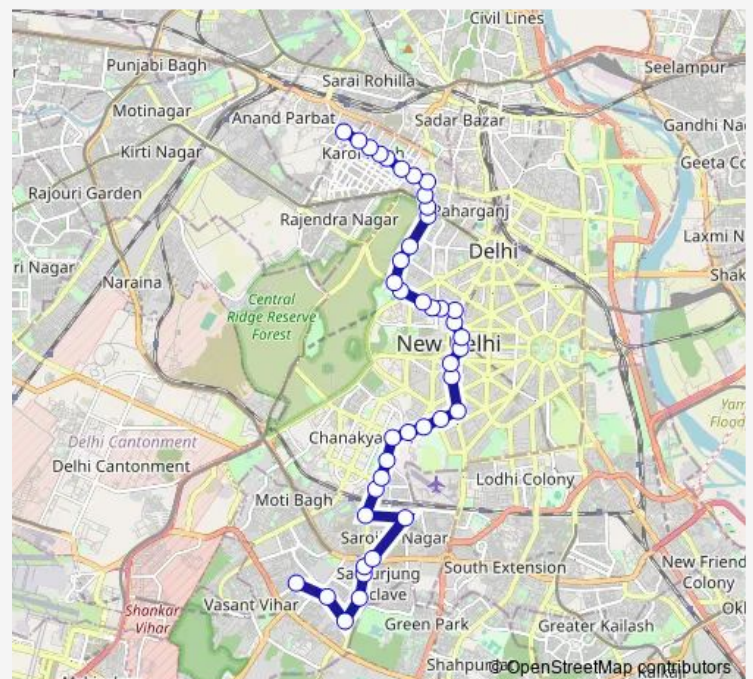

G Block

Udyog Bhawan

Rail Bhawan Metro Station / Krishi Bhawan

Route schedule

R K Puram Sec 1 — Anand Parvat Terminal

Monday 07:20-23:02

Tuesday 07:20-23:02

Wednesday 07:20-23:02

Thursday 07:20-23:02

Friday 07:20-23:02

Saturday 07:20-23:02

Sunday 07:20-23:02

Route info

Direction: R K Puram Sec 1

Stops: 41

Trip Duration: 1 hour 12 min

610adown

BusMaps

Red Cross Road

Aakashwani Bhawan

Gurudwara Rakab Ganj Road

Kendriya Terminal / Gurudwara Rakab Gunj

Talkatora Road

RML Hospital