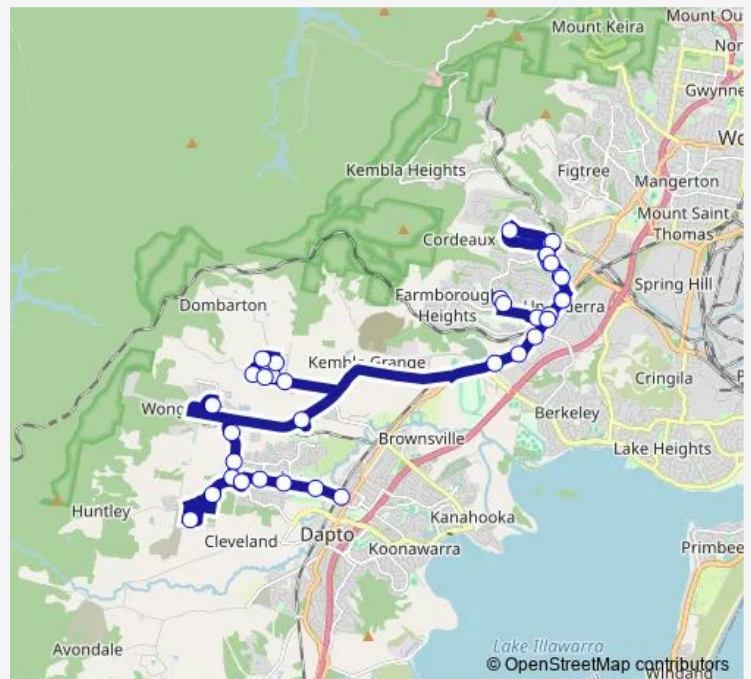

School Bus S264 Illawarra Christian School to Dapto

[Go to website](#)

Direction

Cedars Christian College, Waples Rd — Dapto Leagues Club, Bong Bong Rd

37 stops

[Open route schedule](#)

- Cedars Christian College, Waples Rd
- Waples Rd Opp Farmborough Aged Care Centre
- Farmborough Rd Opp Jemima St
- Princes Hwy After Farmborough Rd
- Princes Hwy Before Tannery St
- West Illawarra RSL Club, Central Rd
- Central Rd Opp Carr Pde
- Central Rd Before Staff Rd
- Derribong Dr Opp Erlinya Pl
- Derribong Dr After Odenpa Rd
- Derribong Dr At Alukea Rd
- Central Rd After Ridley Pde
- Central Rd At Carr Pde
- Central Rd Opp West Illawarra RSL Club
- Princes Hwy Opp Victoria St
- Princes Hwy Opp Farmborough Rd
- Princes Hwy Opp Orana Pde
- Princes Hwy At Orangegrove Av
- Princes Hwy At Canterbury Rd
- Stewards Drive After Sheaffes Road
- Stewards Dr At Sapphire Rd

Route schedule

Cedars Christian College, Waples Rd — Dapto Leagues Club, Bong Bong Rd

Monday	15:35
Tuesday	15:35
Wednesday	15:35
Thursday	15:35
Friday	15:35
Saturday	—
Sunday	—

Route info

Direction: Cedars Christian College, Waples Rd

Stops: 37

Trip Duration: 1 hour 2 min

S264 — Illawarra Christian School to Dapto

Neeson Rd At Saddleback Cres

Neeson Rd At Sheaffes Rd

Sheaffes Rd Before Stane Dyke Rd

Sheaffes Rd At Paynes Rd

Rainbird Drive Before West Dapto Road

Smiths Lane After Godson Way

Shone Av After West Dapto Rd

Shone Av At Horsley Dr

Bong Bong Rd Opp Iredell Rd

Mallon Av At Phoenix Way

Wholahan Av At Bunya St

Highcroft Bvd At Moronga Ct

Bong Bong Rd At Robins Creek Dr