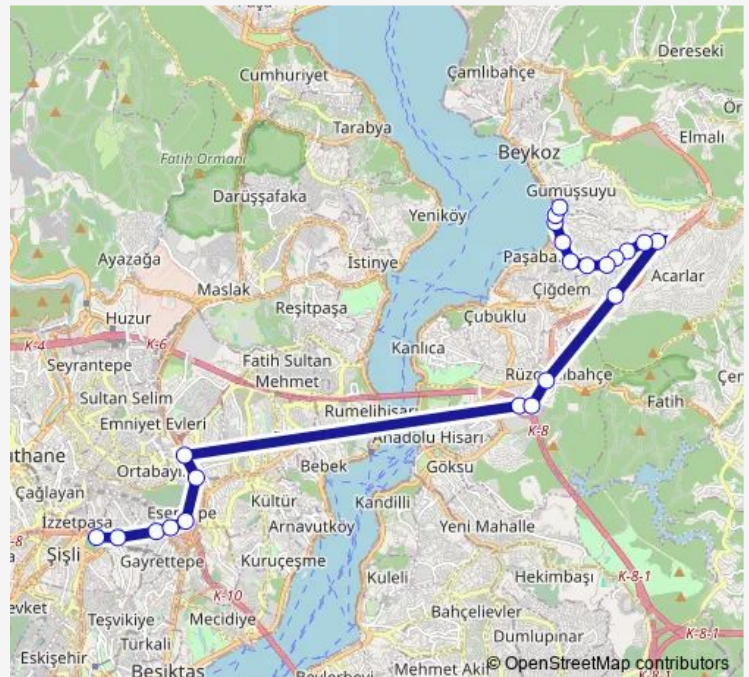

Thursday 20:30-22:30

Friday 20:30-22:30

Saturday 20:30-22:30

Sunday 20:30-22:30

Route info

Direction: MECİDİYEKÖY MEZARLIK

Stops: 22

Trip Duration: 0 hour 48 min

121BS — Mecidiyeköy Mezarlik - Sultaniye

Direction

MECİDİYEKÖY MEZARLIK — Sultaniye

22 stops

[Open route schedule](#)

MECİDİYEKÖY MEZARLIK

MECİDİYEKÖY VİYADÜK

Gayrettepe

—

Saturday

19:35

Sunday

19:35

Route info

Direction: Sultaniye

Stops: 21