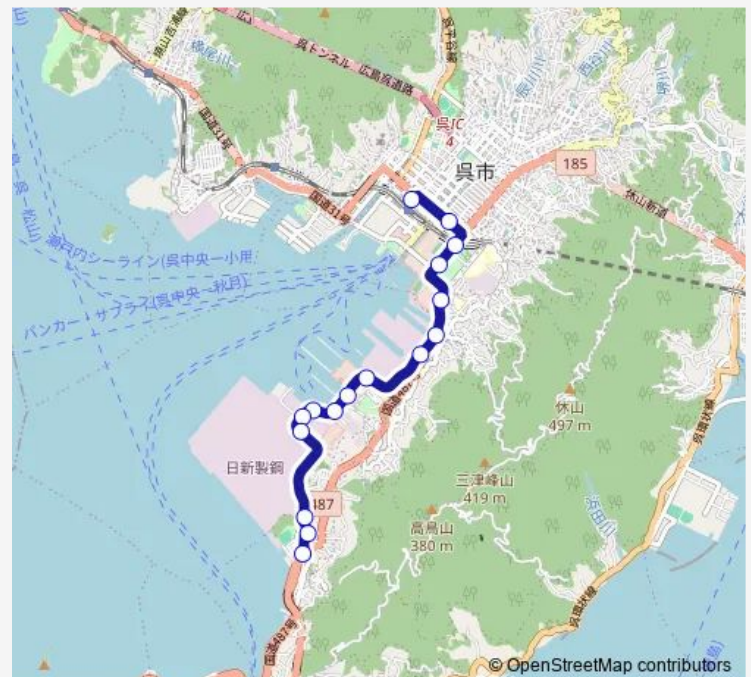

Monday 06:10-20:35

Tuesday 06:10-20:35

Wednesday 06:10-20:35

Thursday 06:10-20:35

Friday 06:10-20:35

Saturday 06:20-20:20

Sunday 06:20-20:20

Route info

Direction: 吳駅前

Stops: 16

Trip Duration: 0 hour 18 min

■ 1-3 — 吳倉橋島線

1-3 Bus time schedules and route maps are available in an offline PDF at busmaps.com. Use the busmaps.com website to see live bus times, train schedule or subway schedule, and step-by-step directions for all public transit in Kure