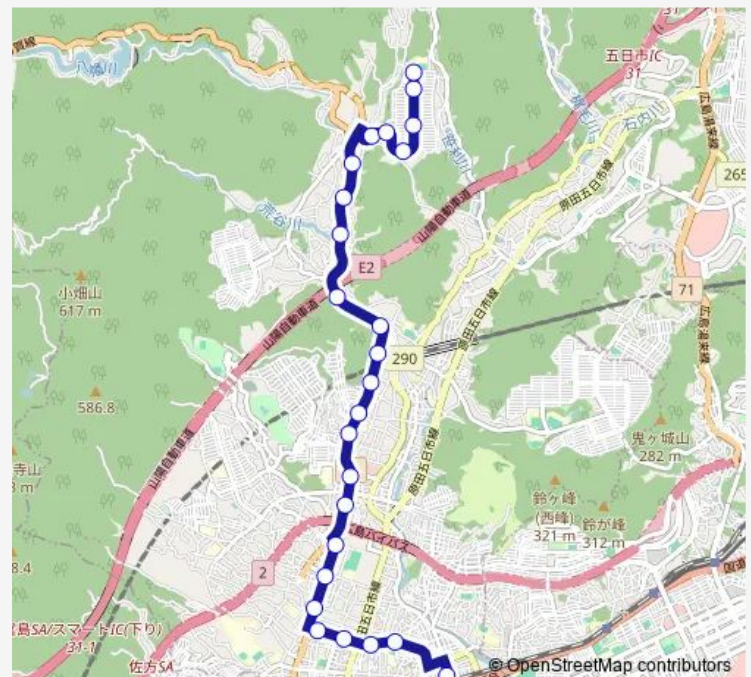

Thursday 06:45-22:25

Friday 06:45-22:25

Saturday 06:45-21:53

Sunday 06:45-21:53

Route info

Direction: 五日市駅北口

Stops: 25

Trip Duration: 0 hour 25 min