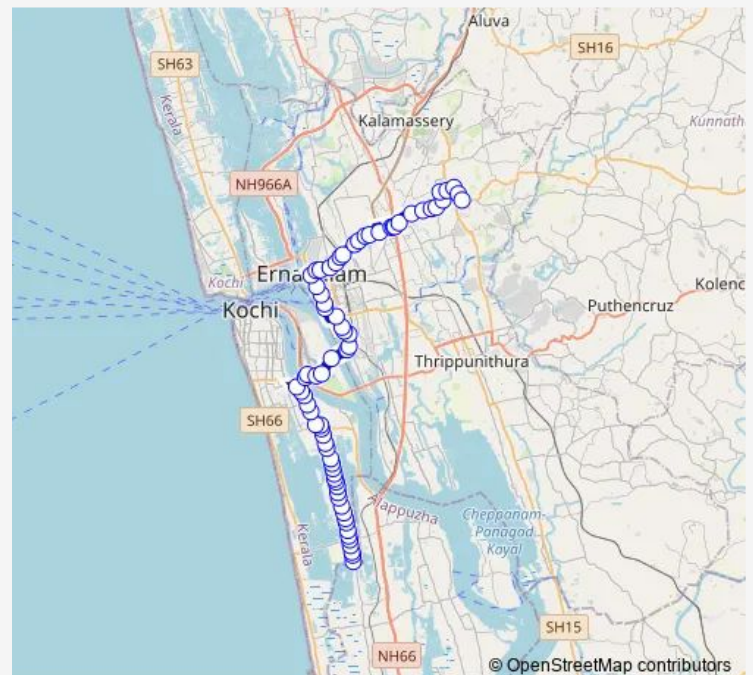

### Route info

Direction: Kakkanad Civil Station

Stops: 70

Trip Duration: 1 hour 22 min

■ Kakkanad ↔ Kumbalangi

St Alberts College

Saritha

High Court Junction