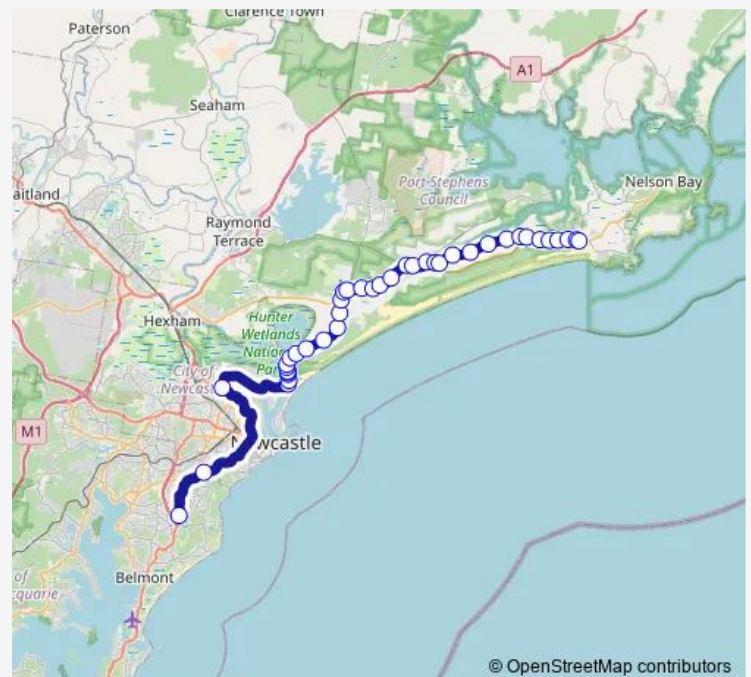

Banksia Grove, Nelson Bay Rd

Williamtown Leisure Village, Nelson Bay Rd

### Route schedule

Hunter Sports High, Pacific Hwy — Anna Bay Oval, Jessie Rd

Monday 15:13

Tuesday 15:13

Wednesday 15:13

Thursday 15:13

Friday 15:13

Saturday —

### Route info

Direction: Hunter Sports High, Pacific Hwy

Stops: 40

Trip Duration: 1 hour 1 min

S565 — Hunter Sports HS to Anna Bay Oval

Nelson Bay Rd Before Sansom Rd

Nelson Bay Rd After Sansom Rd

Nelson Bay Rd After Richardson Rd