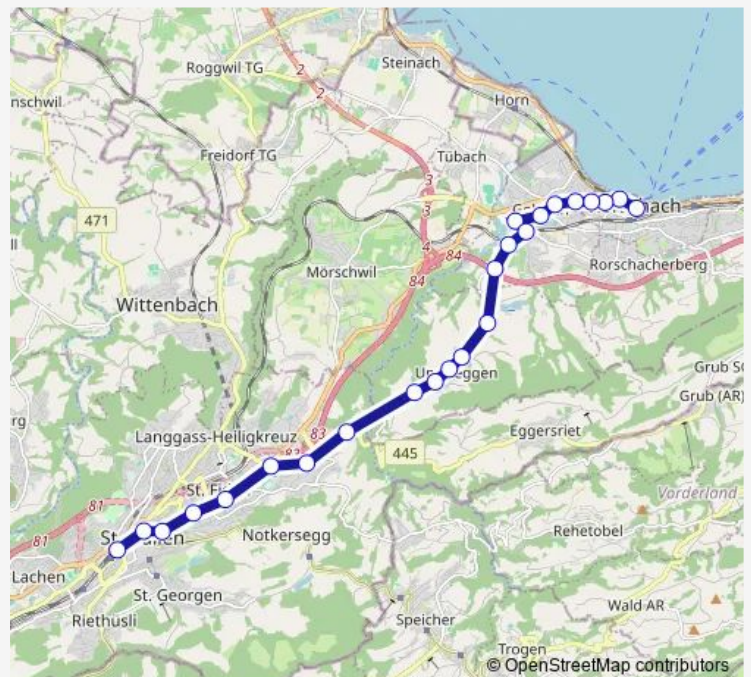

St. Gallen, Kantonsspital

Route schedule

Rorschach, Signalstrasse — St. Gallen, Bahnhof

Monday 06:03

Tuesday 06:03

Wednesday 06:03

Thursday 06:03

Friday 06:03

Saturday 06:03

Sunday —

Route info

Direction: Rorschach, Signalstrasse

Stops: 24

Trip Duration: 0 hour 40 min

■ 242 — B 242

St. Gallen, Theater

St. Gallen, Marktplatz Bohl

St. Gallen, Bahnhof

Direction

St. Gallen, Bahnhof — Rorschach, Signalstrasse

24 stops

[Open route schedule](#)

St. Gallen, Bahnhof

St. Gallen, Marktplatz Bohl

Friday

24:18⁺¹

Saturday

24:18⁺¹

Sunday

24:18⁺¹

Route info

Direction: St. Gallen, Bahnhof