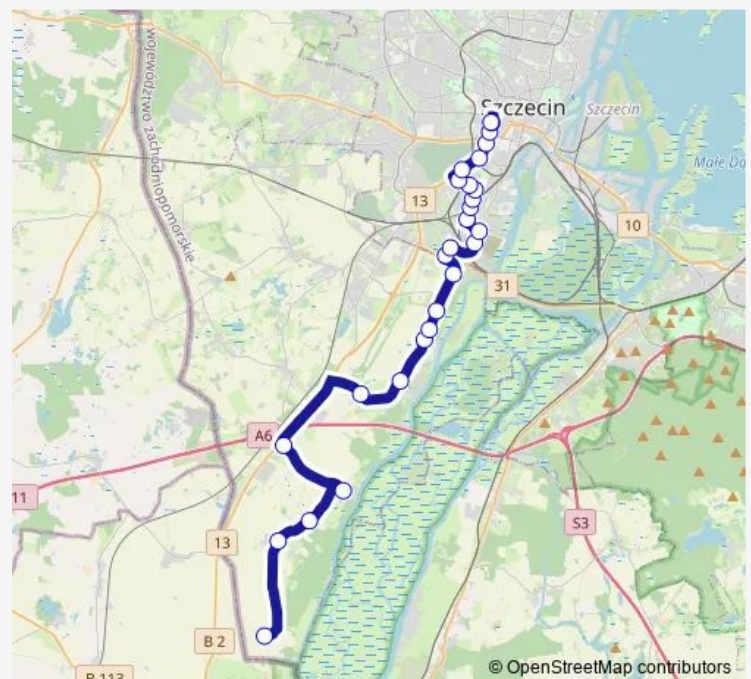

Bus 242 Plac Kościuszki - Pargowo

[Go to website](#)

Direction

Plac Kościuszki 35 — Pargowo 11

25 stops

[Open route schedule](#)

Plac Kościuszki 35

Narutowicza 11

Szwolężerów 11

Plac Szyrockiego 52

Mierosławskiego nż 11

Piekary nż 21

Tama Pomorzańska nż 11

Tama Pomorzańska 5 nż 11

Szczawiowa Oczyszczalnia nż 11

Włociańska nż 11

Elektrownia Pomorzany 11

Przy Ogradach nż 11

Ustowska 31

Ustowo 11

Kurów Na Klifie I nż 11

Kurów Na Klifie II nż 11

Kurów 11

Siadło Dolne 11

Siadło Górne 12

Smętowice nż 21

Kołbaskowo 11

Route schedule

Plac Kościuszki 35 — Pargowo 11

Monday 06:02-21:37

Tuesday 06:02-21:37

Wednesday 06:02-21:37

Thursday 06:02-21:37

Friday 06:02-21:37

Saturday 05:43-21:37

Sunday 05:43-21:37

Route info

Direction: Plac Kościuszki 35

Stops: 25

Trip Duration: 0 hour 48 min

242 — Plac Kościuszki - Pargowo