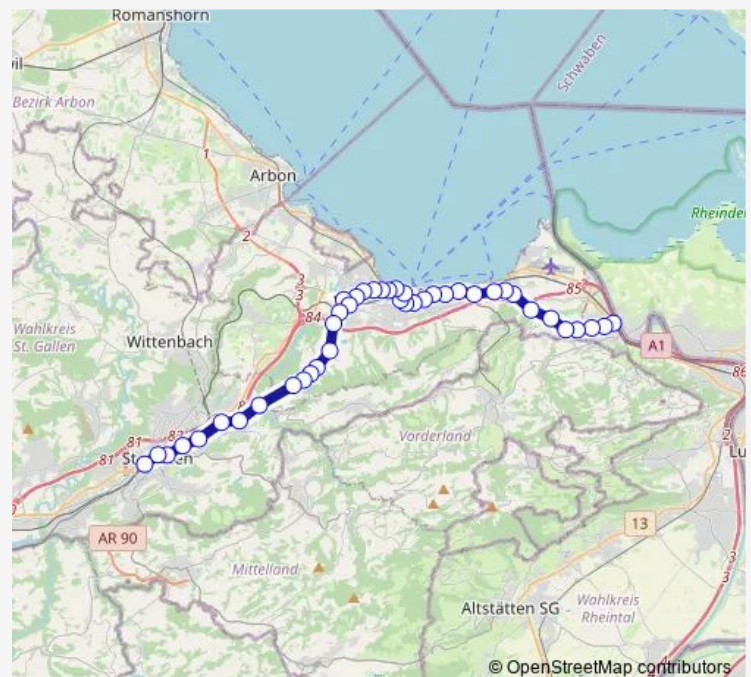

Thursday 11:09-23:09

Friday —

Saturday —

Sunday 23:09

Route info

Direction: Rheineck, Bahnhof

Stops: 27

Trip Duration: 0 hour 35 min