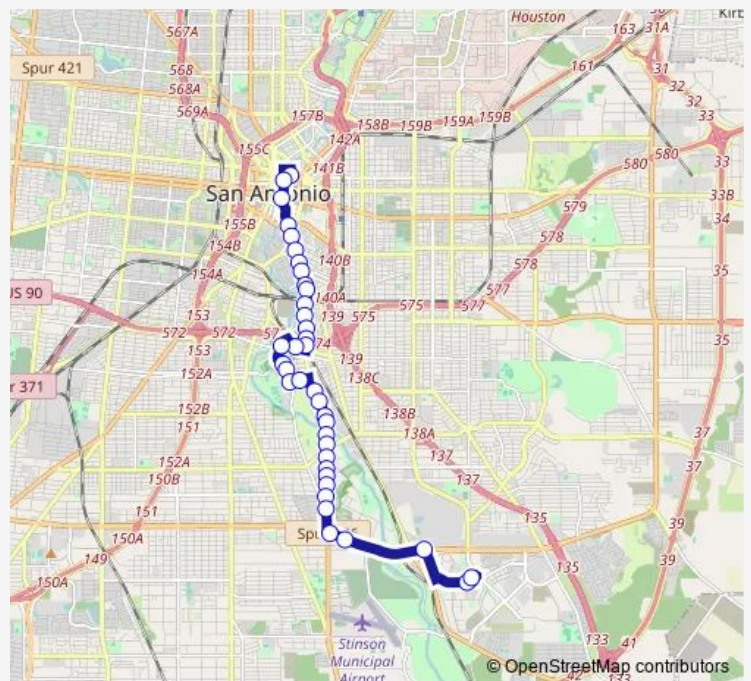

MISSION OPP BENITA

MISSION OPP HANSFORD

HANSFORD OPP KALTEYER

Route schedule

Navarro Between Travis & Pecan — BROOKS TRANSIT CENTER

Monday 22:30-00:30⁺¹

Tuesday 22:30-00:30⁺¹

Wednesday 22:30-00:30⁺¹

Thursday 22:30-00:30⁺¹

Friday 22:30-00:30⁺¹

Saturday 22:30-00:30⁺¹

Sunday 22:30-00:30⁺¹

Route info

Direction: Navarro Between Travis & Pecan

Stops: 38

Trip Duration: 0 hour 23 min

242 — Roosevelt / S Presa 42-36 Lineup

Roosevelt Opposite Uvalde

Roosevelt & Mcdonald

Roosevelt IN Front OF Roosevelt Mob

Roosevelt & Riverside

Roosevelt IN Front OF 2617

Roosevelt & E. Southcross

Roosevelt & Bustillos

Route info

Direction: BROOKS TRANSIT CENTER

Stops: 44

Trip Duration: 0 hour 23 min

S. Presa Opposite Wilkens

S. Presa & Highland

S. Presa & Roseborough

S. Presa & Drexel