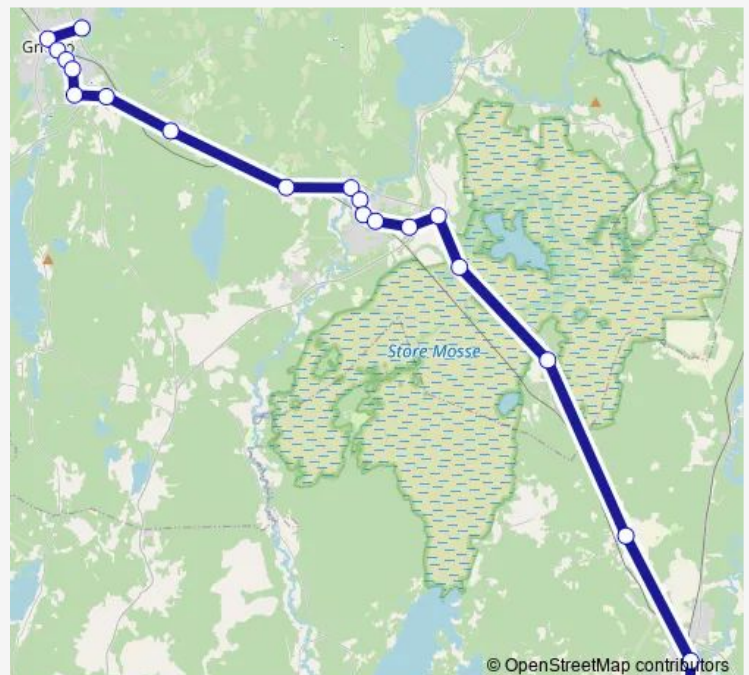

Bus 242

[Go to website](#)

Direction

Gnosjö Kunskapscentrum — Värnamo station

17 stops

[Open route schedule](#)

Gnosjö Kunskapscentrum

Marås

Brännehylte

Hillerstorp Träindustrin

Hillerstorps hamn

Hillerstorp station

Hillerstorp Storågatan

Kävsjö

Store Mosse fågeltornet

Hädinge

Vällersten

Värnamo Varpvägen

Värnamo Sandgatan

Värnamo Finngatan

Värnamo Lagastigen

Värnamo Lasarettsgatan

Värnamo station

Route schedule

Gnosjö Kunskapscentrum — Värnamo station

Monday 16:18

Tuesday 16:18

Wednesday 16:18

Thursday 16:18

Friday 16:18

Saturday —

Sunday —

Route info

Direction: Gnosjö Kunskapscentrum

Stops: 17

Trip Duration: 0 hour 42 min

■ 242

BusMaps