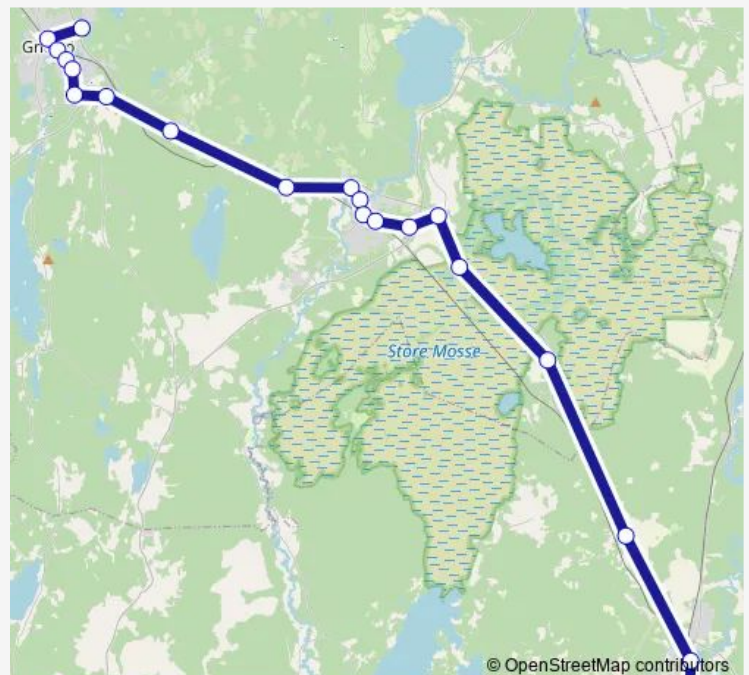

Bus 242

[Go to website](#)

Direction

Gnosjö Kunskapscentrum — Värnamo station

17 stops

[Open route schedule](#)

Gnosjö Kunskapscentrum

Marås

Brännehylte

Hillerstorp Träindustrin

Hillerstorps hamn

Hillerstorp station

Hillerstorp Storågatan

Kävsjö

Store Mosse fågeltornet

Hädinge

Vällersten

Värnamo Varpvägen

Värnamo Sandgatan

Värnamo Finngatan

Värnamo Lagastigen

Värnamo Lasarettsgatan

Värnamo station

Route schedule

Gnosjö Kunskapscentrum — Värnamo station

Monday 16:18

Tuesday 16:18

Wednesday 16:18

Thursday 16:18

Friday 16:18

Saturday —

Sunday —

Route info

Direction: Gnosjö Kunskapscentrum

Stops: 17

Trip Duration: 0 hour 42 min

■ 242

BusMaps