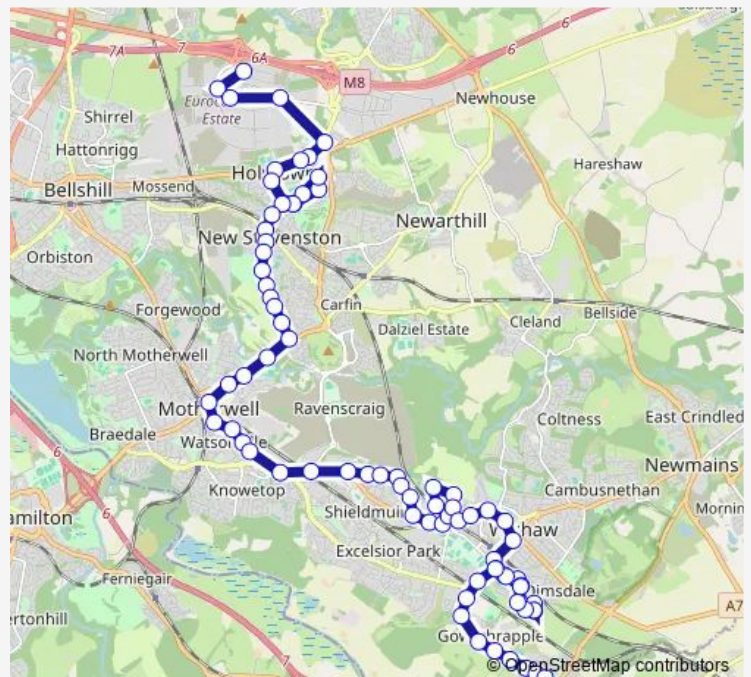

Thursday 07:25-18:36

Friday 07:25-18:36

Saturday 07:40-18:05

Sunday —

Route info

Direction: Maxim Business Park

Stops: 78

Trip Duration: 1 hour 1 min

Wellington Street

Carfin Road

Glencleland Road

Wingate Street

Golfhill Road

Briarwood Road

Glasgow Road

Wishaw General Hospital

Route info

Direction: Greenknowe Street

Stops: 77

Trip Duration: 1 hour 5 min

Dryburgh Road

Cleland Road

Heathery Road

Ochil Street