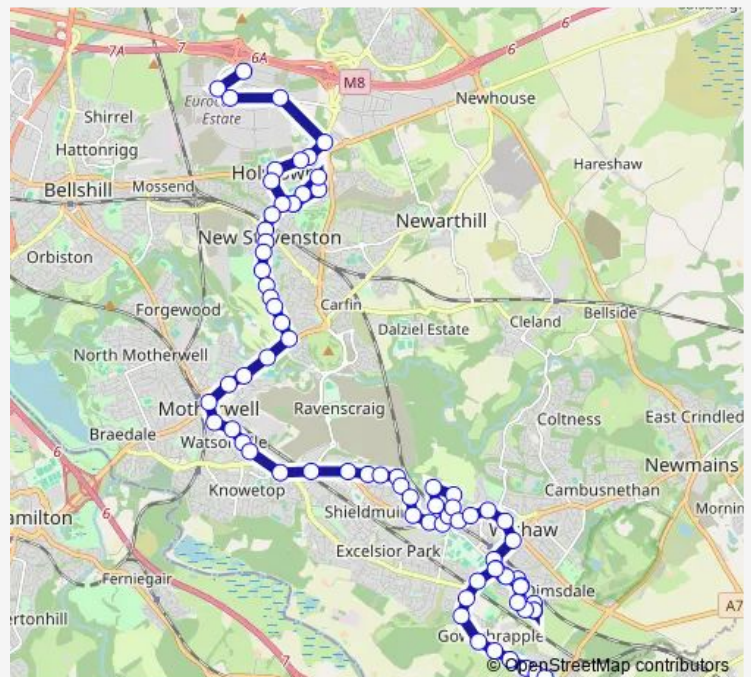

Thursday 07:25-18:36

Friday 07:25-18:36

Saturday 07:40-18:05

Sunday —

Route info

Direction: Maxim Business Park

Stops: 78

Trip Duration: 1 hour 1 min

Wellington Street

Carfin Road

Glencleland Road

Wingate Street

Golfhill Road

Briarwood Road

Glasgow Road

Wishaw General Hospital

Route info

Direction: Greenknowe Street

Stops: 77

Trip Duration: 1 hour 5 min

Dryburgh Road

Cleland Road

Heathery Road

Ochil Street