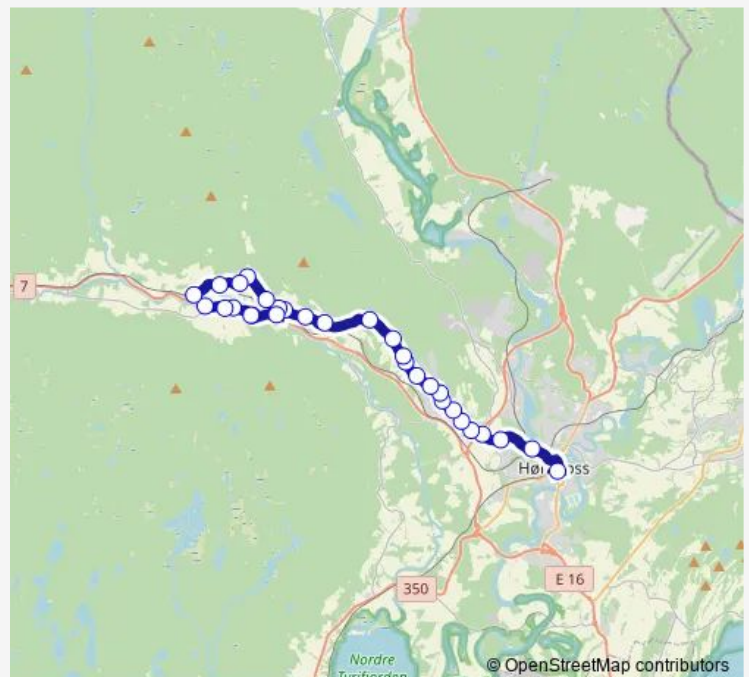

Heggenvanninga

Tangen

Route schedule

Hønefoss sentrum — Øst-Veme

Monday 14:25

Tuesday 14:25

Wednesday 14:25

Thursday 14:25

Friday 14:25

Saturday —

Sunday —

Route info

Direction: Hønefoss sentrum

Stops: 30

Trip Duration: 0 hour 50 min

242 — Hønefoss-Øst-Veme

BusMaps

Holmen

Veme

Holmen

Tangen

Svenskerud Veme

Heggelisvingen

Piperåsveien

Flismoveien

Øst-Veme

Direction

Øst-Veme — Hønefoss sentrum

24 stops

[Open route schedule](#)

Øst-Veme

Flismoveien