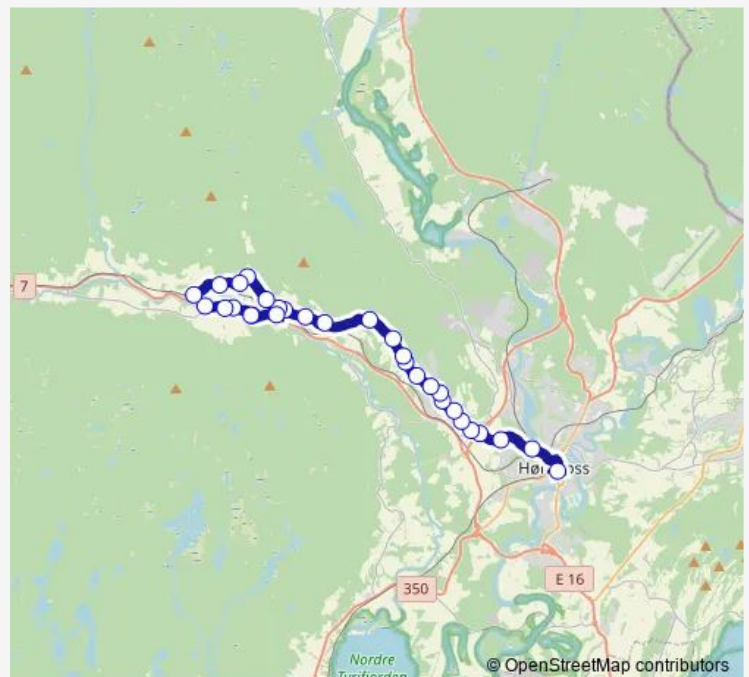

## Route schedule

Hønefoss sentrum — Øst-Veme

Monday 14:25

Tuesday 14:25

Wednesday 14:25

Thursday 14:25

Friday 14:25

Saturday —

## Route info

Direction: Hønefoss sentrum

Stops: 30

Trip Duration: 0 hour 50 min

242 — Hønefoss-Øst-Veme

BusMaps

Holmen

Veme