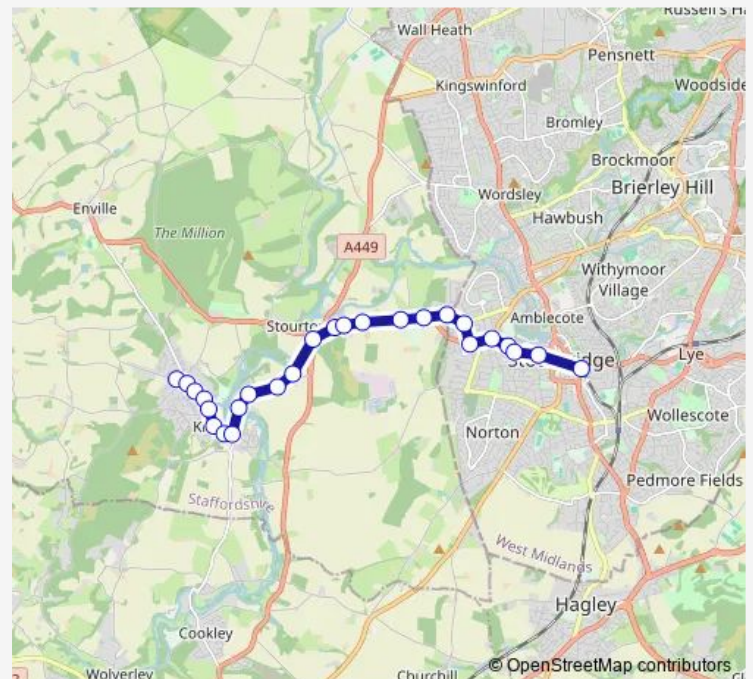

Orchard Grove

The Holloway

The Burgesess

Route schedule

Stourbridge Interchange — Chandler Avenue

Monday 08:40-17:40

Tuesday 08:40-17:40

Wednesday 08:40-17:40

Thursday 08:40-17:40

Friday 08:40-17:40

Saturday 09:40-16:40

Sunday —

Route info

Direction: Stourbridge Interchange

Stops: 28

Trip Duration: 0 hour 29 min

Direction

Chandler Avenue — Stourbridge Interchange

26 stops

[Open route schedule](#)

Chandler Avenue

Meddins Lane

Kinver High School

Castle Street

Tuesday 07:00-17:10

Wednesday 07:00-17:10

Thursday 07:00-17:10

Friday 07:00-17:10

Saturday 09:10-16:10

Sunday —

Route info

Direction: Chandler Avenue