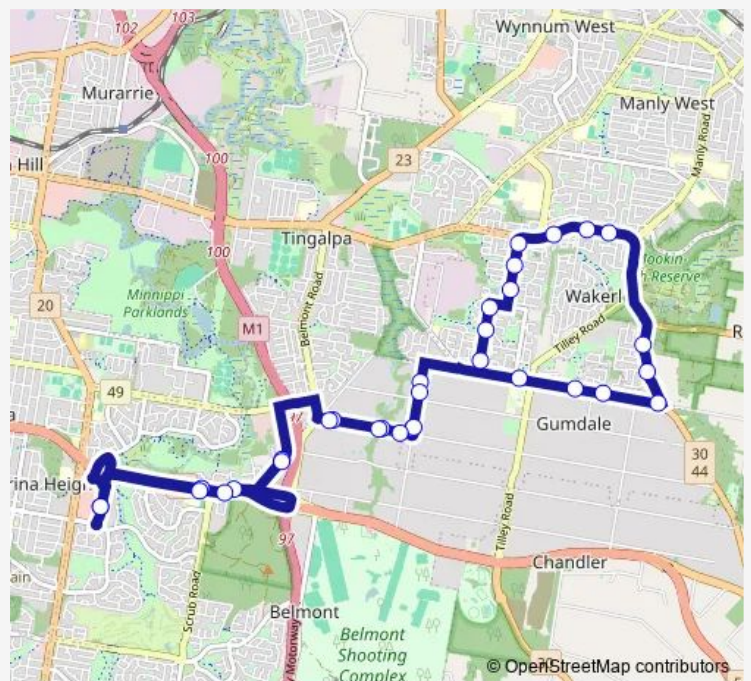

Bus 242 Wakerley - Carindale (Loop)

[Go to website](#)

Direction
 Carindale Shopping Centre station, platform J — Caladium St near Matthews Way

23 stops

[Open route schedule](#)

- Carindale Shopping Centre station, platform J
- Old Cleveland Rd near Scrub Rd
- Old Cleveland Rd near Adley St
- Wright St at Melaleuca Place
- Grassdale Rd near Belmont Rd
- Grassdale Rd at Stanbrough Rd
- Stanbrough Rd near Grassdale Rd
- Stanbrough Rd near Formosa St
- New Cleveland Rd at Eastside Village
- New Cleveland Rd near Judd St
- New Cleveland Rd near Feathertail Pl
- New Cleveland Rd near Green Camp Rd
- Green Camp Rd near Gumdale St
- Green Camp Rd at Habitat Drive
- Manly Rd at Catamaran Stop 55
- Manly Rd at Moss Road Stop 54
- Manly Rd at Mayfair Village Stop 53a
- Arenga St near Manly Rd
- Arenga St near Gordon Cr
- Arenga St near Williams St
- Caladium St near Basella St

Route schedule

Carindale Shopping Centre station, platform J — Caladium St near Matthews Way

Monday	18:05
Tuesday	18:05
Wednesday	18:05
Thursday	18:05
Friday	18:05
Saturday	17:00
Sunday	—

Route info

Direction: Carindale Shopping Centre station, platform J

Stops: 23

Trip Duration: 0 hour 28 min

242 — Wakerley - Carindale (Loop)

Caladium St near Underwood St

Caladium St near Matthews Way

Direction

New Cleveland Rd at Eastside Village — Carindale Shopping Centre station, platform J

24 stops

[Open route schedule](#)

New Cleveland Rd at Eastside Village

New Cleveland Rd near Judd St

New Cleveland Rd near Feathertail Pl

New Cleveland Rd near Green Camp Rd

Green Camp Rd near Gumdale St

Green Camp Rd at Habitat Drive