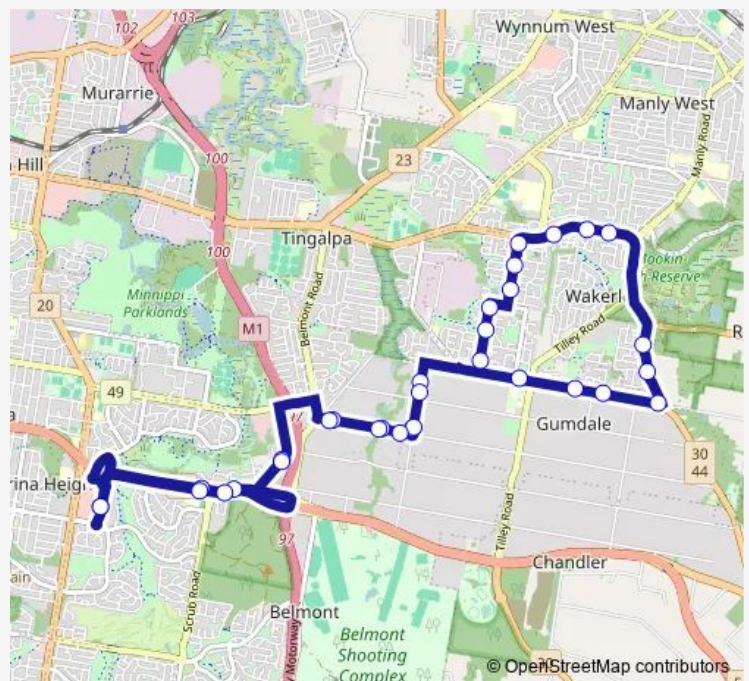

New Cleveland Rd at Eastside Village

New Cleveland Rd near Judd St

New Cleveland Rd near Feathertail Pl

New Cleveland Rd near Green Camp Rd

Green Camp Rd near Gumdale St

Green Camp Rd at Habitat Drive

Manly Rd at Catamaran Stop 55

Manly Rd at Moss Road Stop 54

Manly Rd at Mayfair Village Stop 53a

Arenga St near Manly Rd

Arenga St near Gordon Cr

Arenga St near Williams St

Caladium St near Basella St

Route schedule

Carindale Shopping Centre station, platform J — Caladium St near Matthews Way

Monday	18:05
Tuesday	18:05
Wednesday	18:05
Thursday	18:05
Friday	18:05
Saturday	—
Sunday	—

Route info

Direction: Carindale Shopping Centre station, platform J

Stops: 23

Trip Duration: 0 hour 28 min

242 — Wakerley - Carindale (Loop)

Caladium St near Underwood St

Caladium St near Matthews Way

Direction

New Cleveland Rd at Eastside Village — Carindale Shopping Centre station, platform J

24 stops

[Open route schedule](#)

New Cleveland Rd at Eastside Village