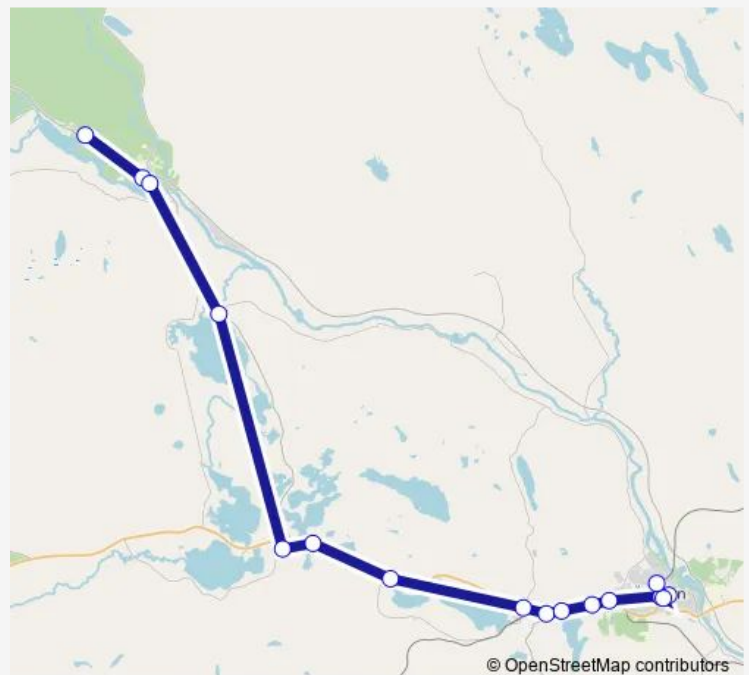

Saturday —

Sunday —

**Route info**

Direction: Älvsbyn station

Stops: 12

Trip Duration: 0 hour 50 min

© OpenStreetMap contributors

■ 242

**BusMaps**