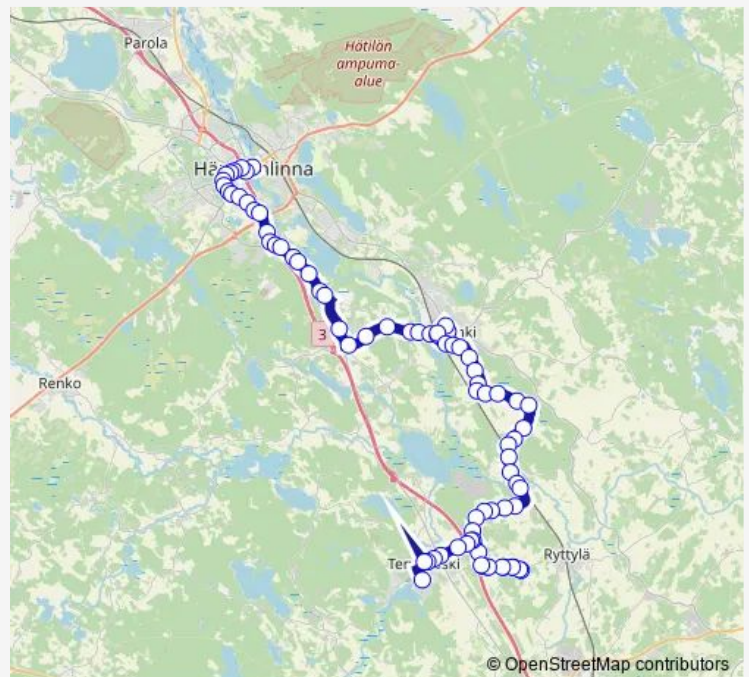

Thursday 06:45-07:40

Friday 06:45-07:40

Saturday —

Sunday —

Route info

Direction: Hämeenlinna linja-autoasema laitur 3

Stops: 78

Trip Duration: 1 hour 18 min