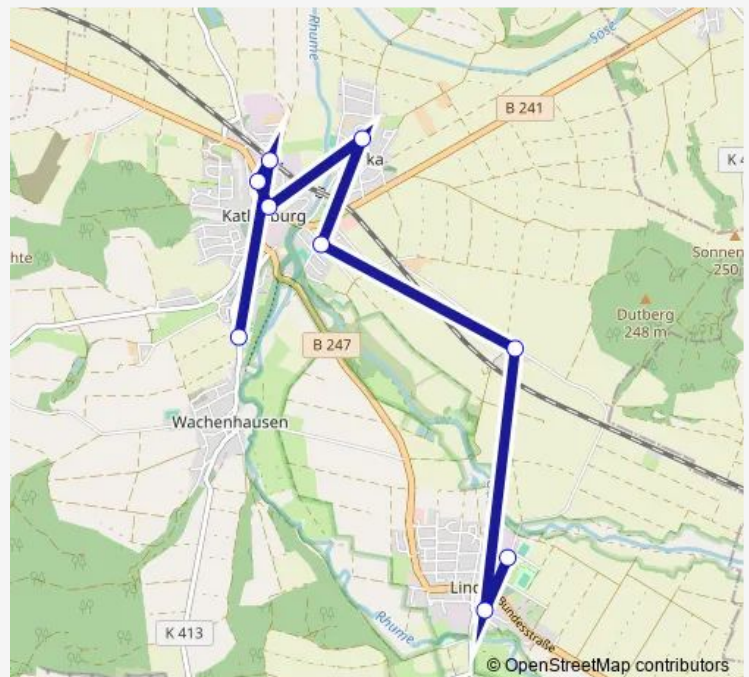

Route info

Direction: Katlenburg Burgbergschule

Stops: 9

Trip Duration: 0 hour 26 min

Direction

Katlenburg Burgbergschule — Katlenburg-Lindau Schule

7 stops

[Open route schedule](#)

Route info

Direction: Katlenburg Burgbergschule

Stops: 7

Trip Duration: 0 hour 20 min

DirectionKatlenburg Northeimer Straße — Katlenburg Burg-
bergschule

4 stops

[Open route schedule](#)

Katlenburg Northeimer Straße

Thursday 11:58

Friday 11:58

Saturday —

Sunday —

Route info

Direction: Katlenburg Northeimer Straße

Stops: 4

Trip Duration: 0 hour 12 min