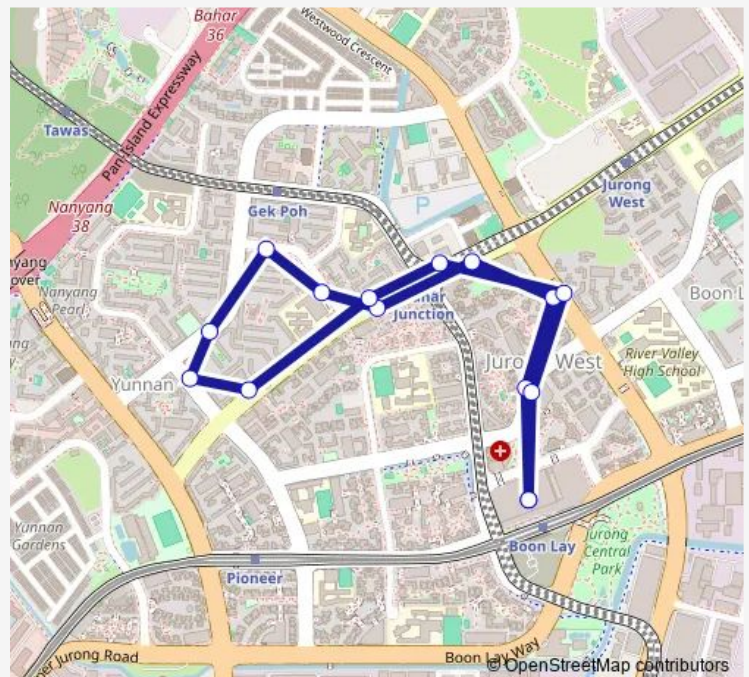

Bus 242

[Go to website](#)

Direction

Boon Lay Int — Boon Lay Int

15 stops

[Open route schedule](#)

Boon Lay Int

Blk 683a

Blk 680c

Blk 676b

Blk 673c

West Grove Pr Sch

Blk 729

Blk 715

Blk 711

Blk 717

Blk 734a Cp

Jurong West Sub-Strn

Blk 263

Blk 691a Cp

Boon Lay Int

Route schedule

Boon Lay Int — Boon Lay Int

Monday 06:00

Tuesday 06:00

Wednesday 06:00

Thursday 06:00

Friday 06:00

Saturday 06:00

Sunday 06:00

Route info

Direction: Boon Lay Int

Stops: 15

Trip Duration: 0 hour 22 min