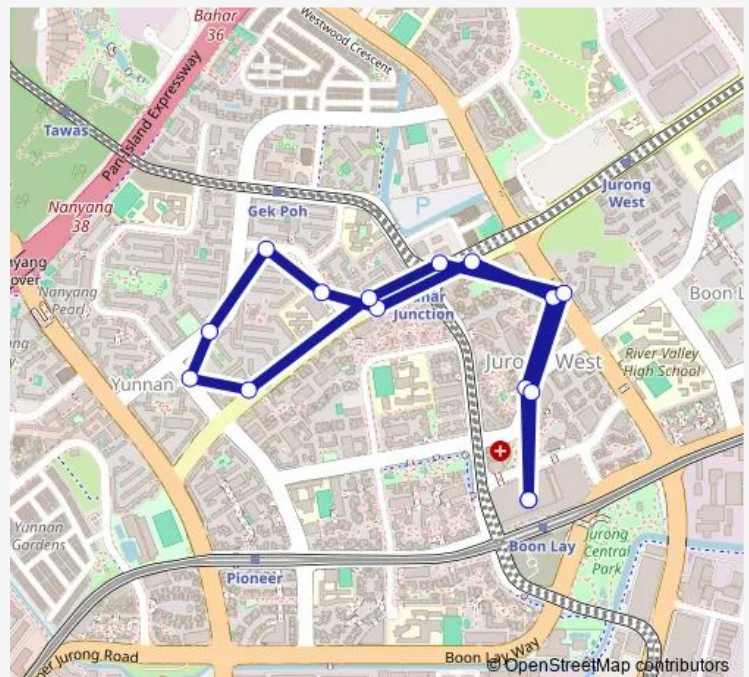

Bus 242

[Go to website](#)

Direction

Boon Lay Int — Boon Lay Int

15 stops

[Open route schedule](#)

Boon Lay Int

Blk 683a

Blk 680c

Blk 676b

Blk 673c

West Grove Pr Sch

Blk 729

Blk 715

Blk 711

Blk 717

Blk 734a Cp

Jurong West Sub-Strn

Blk 263

Blk 691a Cp

Boon Lay Int

Route schedule

Boon Lay Int — Boon Lay Int

Monday 06:00

Tuesday 06:00

Wednesday 06:00

Thursday 06:00

Friday 06:00

Saturday 06:00

Sunday 06:00

Route info

Direction: Boon Lay Int

Stops: 15

Trip Duration: 0 hour 22 min