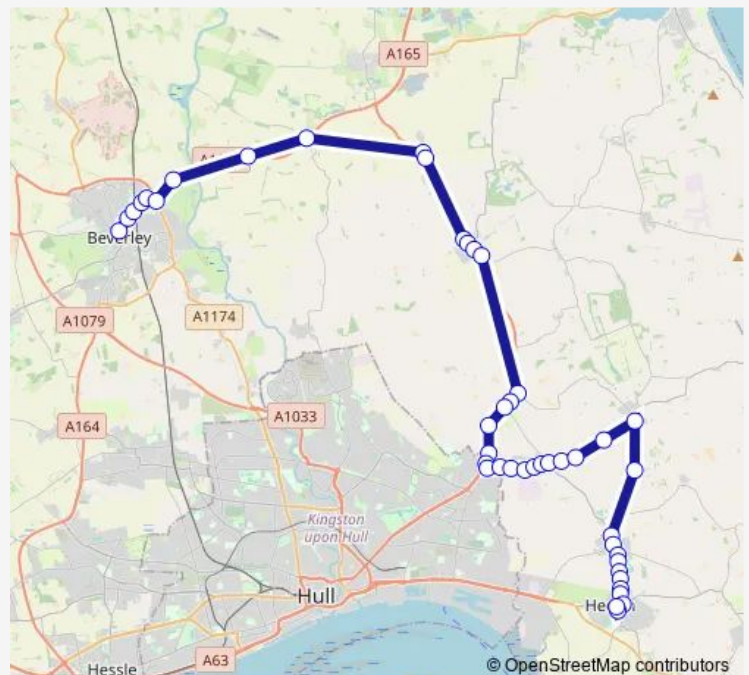

Bus 242 Hedon - Beverley

[Go to website](#)

Direction

Beverley BS — Hedon St Augustines Gate

44 stops

[Open route schedule](#)

- Beverley BS
- Beverley Norwood
- Beverley Norwood
- Beverley Hull Bridge Road
- Beverley Hull Bridge Road
- ER Community Hospital
- Beverley Hull Bridge Road
- Tickton Hull Bridge Road
- Routh Meaux Lane
- Long Riston Main Street
- Long Riston Main Street
- Skirlaugh Main Road
- Skirlaugh Main Road
- Skirlaugh Belle View Terrace
- Skirlaugh Hull Road
- Coniston Hull Road
- Coniston Hull Road
- Coniston Hull Road
- Ganstead A165
- Ganstead Lane Westbound
- Belvedere Drive

Route schedule

Beverley BS — Hedon St Augustines Gate

Monday	13:30
Tuesday	13:30
Wednesday	13:30
Thursday	13:30
Friday	13:30
Saturday	13:30
Sunday	—

Route info

Direction: Beverley BS

Stops: 44

Trip Duration: 0 hour 54 min

■ 242 — Hedon - Beverley

Ganstead Roundabout

Asda Bilton

Bilton Main Road

Bilton Main Road

Bilton Main Road

Bilton Main Road

Bilton Main Road

Stops: 41

Trip Duration: 0 hour 54 min

Skirlaugh Main Road

Skirlaugh Main Road

Skirlaugh Main Road

Arnold A165

Long Riston Main Street

Long Riston Main Street