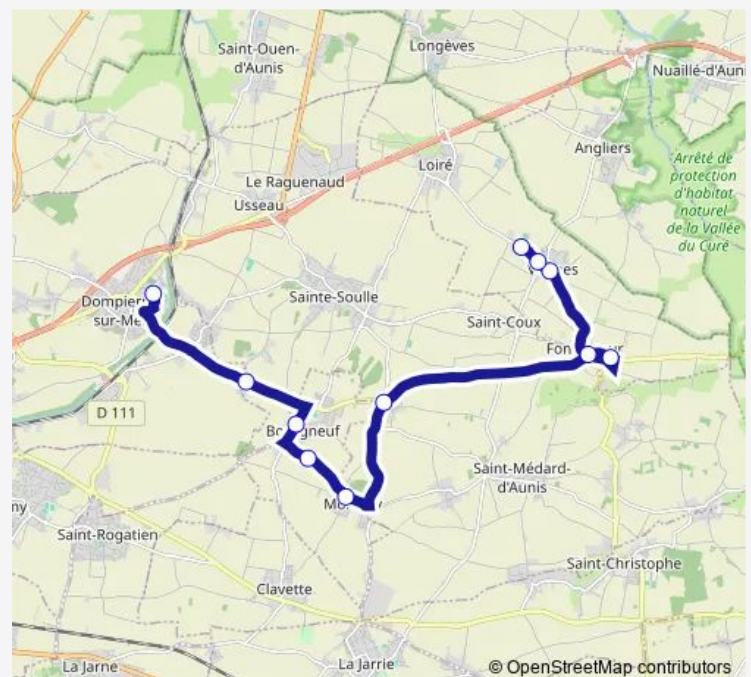

Centre-Bourg

Chartrie

La Gabardelière

Collège Marc Chagall

### Route schedule

Calvaire — Collège Marc Chagall

Monday 07:53

Tuesday 07:53

Wednesday 07:53

Thursday 07:53

Friday 07:53

Saturday —

### Route info

Direction: Calvaire

Stops: 8

Trip Duration: 0 hour 27 min

## Route info

Direction: Stade de Vérines

Stops: 6

Trip Duration: 0 hour 26 min