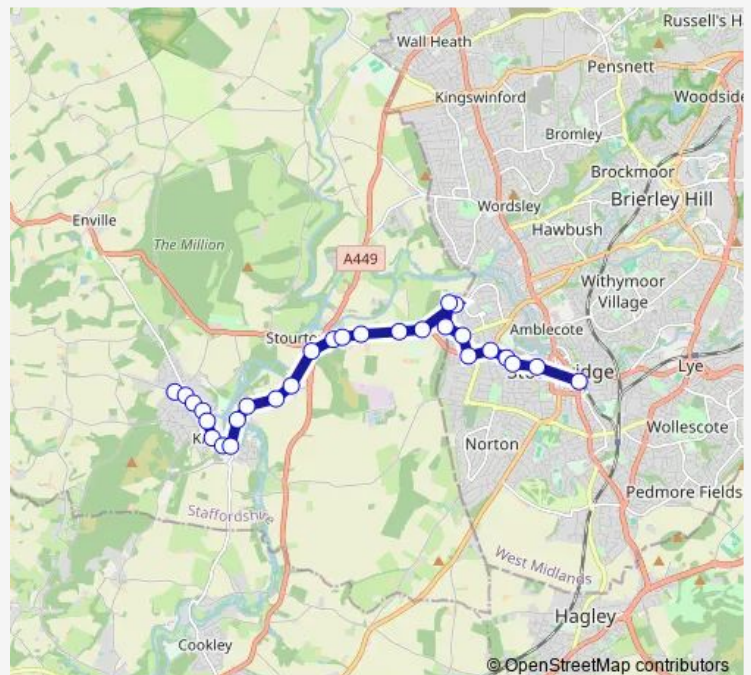

Thursday 07:00-17:10

Friday 07:00-17:10

Saturday 07:00-17:10

Sunday 07:00-17:10

Route info

Direction: Chandler Avenue

Stops: 28

Trip Duration: 0 hour 27 min

■ 242 — Stourbridge - Kinver via Wollaston, Stourton

Vicarage Rd

Bridle Rd

Wollaston Junction

King St

Mamble Rd

West St

Stourbridge Interchange

Direction

Stourbridge Interchange — Chandler Avenue

30 stops

[Open route schedule](#)

Stourbridge Interchange

Stourbridge Ring Rd

West St

Mamble Rd

Tuesday 08:40-17:40

Wednesday 08:40-17:40

Thursday 08:40-17:40

Friday 08:40-17:40

Saturday 08:40-17:40

Sunday 08:40-17:40

Route info

Direction: Stourbridge Interchange