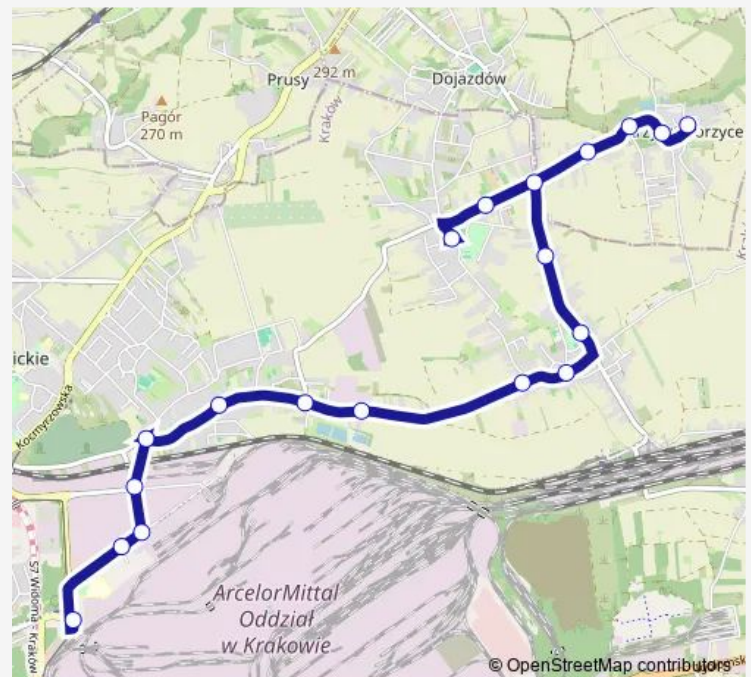

Lubocza Szkoła

Lubocza Przychodnia

Lubocza Bugaj (nż)

Lubocza SKA (nż)

Blokowa (nż)

Mrozowa (nż)

Kombinat

Route schedule

Krzysztoforzyce Pętla — Kombinat

Monday 04:40-22:35

Tuesday 04:40-22:35

Wednesday 04:40-22:35

Thursday 04:40-22:35

Friday 04:40-22:35

Saturday 04:50-19:50

Sunday 04:50-19:50

Route info

Direction: Krzysztoforzyce Pętla

Stops: 19

Trip Duration: 0 hour 23 min

Direction

Kombinat — Krzysztoforzyce Pętla

20 stops

[Open route schedule](#)

Wednesday 05:34-22:04

Thursday 05:34-22:04

Friday 05:34-22:04

Saturday 04:19-22:19

Sunday 04:19-22:19

Route info

Direction: Kombinat

Stops: 20