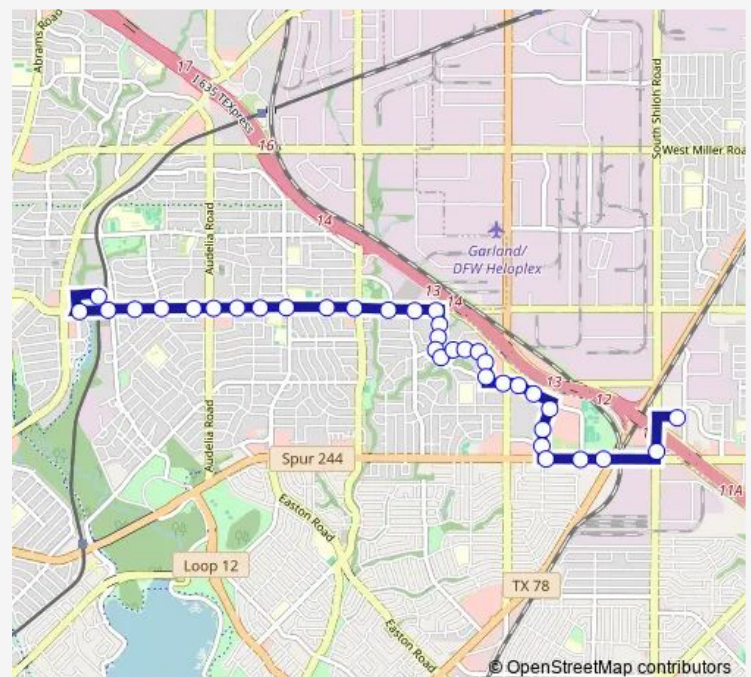

Wickersham @ Wallbrook - S - Mb2

Wickersham @ Mccree - S - Ns

Mccree @ Pandora - E - Mb

Pandora @ Amanda - E - Ns

Pandora @ Pegasus - E - Mb

Route schedule

Lake Highlands Station — South Garland Tc

Monday	05:30-00:30 ⁺¹
Tuesday	05:30-00:30 ⁺¹
Wednesday	05:30-00:30 ⁺¹
Thursday	05:30-00:30 ⁺¹
Friday	05:30-00:30 ⁺¹
Saturday	05:30-00:30 ⁺¹
Sunday	05:30-00:30 ⁺¹

Route info

Direction: Lake Highlands Station

Stops: 35

Trip Duration: 0 hour 22 min

242 — Walnut Hill

Pandora @ Pegasus - E - Ns

Pandora @ Mccree - S - Mb

Pandora @ Mccree - S - Ns