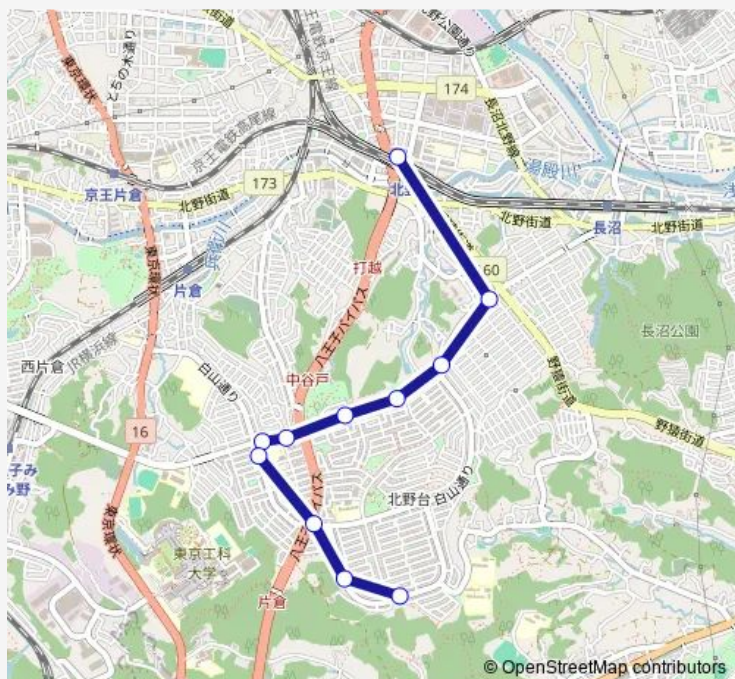

Direction

北野駅北口 — 西武北野台

11 stops

[Open route schedule](#)

北野駅北口

絹ヶ丘団地入口

とりよせ公園

わかば公園

北野駅北口 — 西武北野台

Monday 07:10-21:10

Tuesday 09:38-21:10

Wednesday 07:10-21:10

Thursday 07:10-21:10

Friday 09:38-21:10

Saturday 07:10-21:05

Sunday 07:10-21:05

Route info

Direction: 北野駅北口

Stops: 11

Trip Duration: 0 hour 15 min

北 1 0 -北 Bus time schedules and route maps are available in an offline PDF at busmaps.com. Use the busmaps.com website to see live bus times, train schedule or subway schedule, and step-by-step directions for all public transit in Hachioji