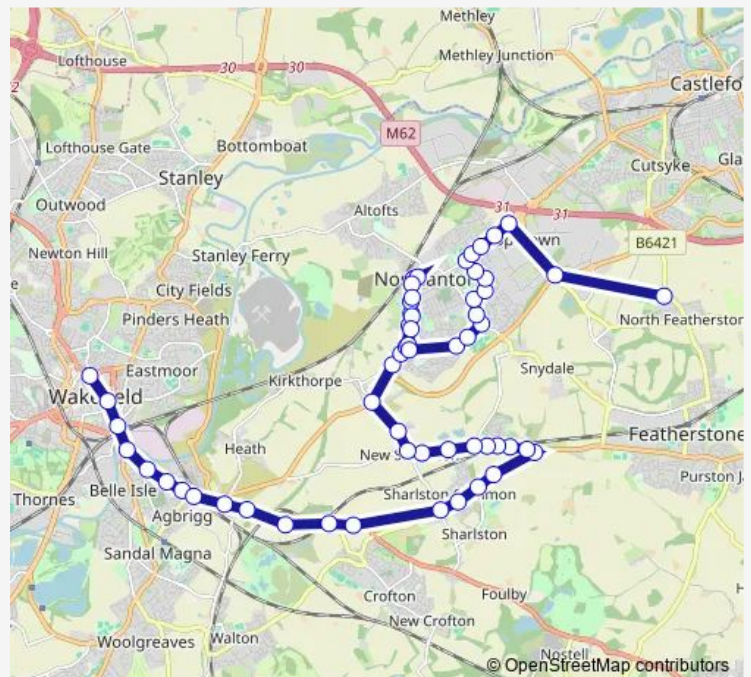

Red Lane

Streethouse Station

George Street

Route schedule

Bus Station stands 15 — St Wilfrids RC High School

Monday 07:50

Tuesday 07:50

Wednesday 07:50

Thursday 07:50

Friday 07:50

Saturday —

Sunday —

Route info

Direction: Bus Station stands 15

Stops: 57

Trip Duration: 0 hour 50 min

■ SW1 — Wakefield - St Wilfrids School

Streethouse School

Gin Lane

Hammer Lane

Colliery Street

Crossley Street

Long Row

Warmfield Common