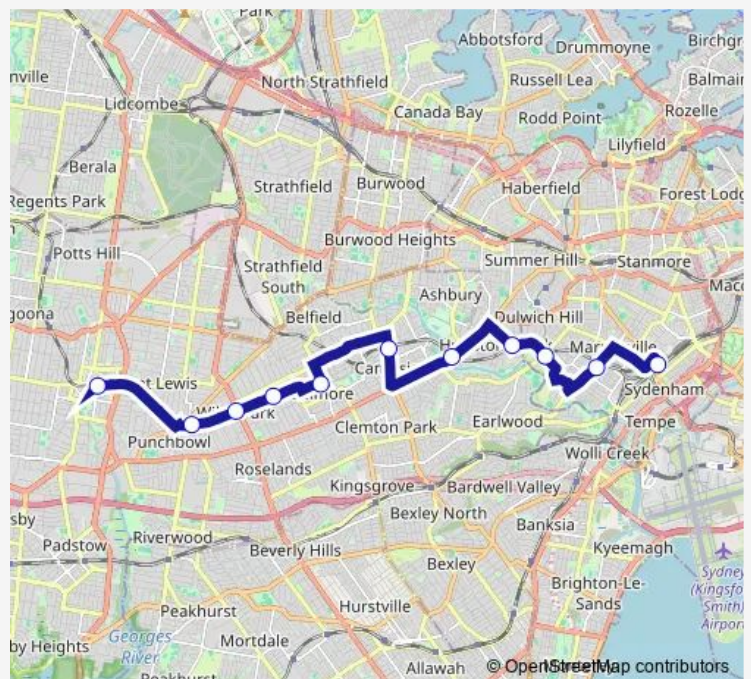

Wiley Park Station, The Boulevard

Lakemba Station, The Boulevard, Stand D

Belmore Station, Bridge Rd

Campsie Station, Beamish St, Stand F

Canterbury Station, Canterbury Rd, Stand E

Floss St Opp Hurlstone Park Station

Dulwich Hill Station, Ewart St

Illawarra Rd Opp Marrickville Station

Sydenham Station, Railway Pde

Route schedule

Bankstown Station, Stand J — Sydenham Station, Railway Pde

| | |
|-----------|---------------------------|
| Monday | 04:00-00:56 ⁺¹ |
| Tuesday | 04:00-01:00 ⁺¹ |
| Wednesday | 04:00-01:00 ⁺¹ |
| Thursday | 04:00-01:00 ⁺¹ |
| Friday | 04:00-00:56 ⁺¹ |
| Saturday | 04:12-00:32 ⁺¹ |
| Sunday | 04:12-00:02 ⁺¹ |

Route info

Direction: Bankstown Station, Stand J

Stops: 11

Trip Duration: 0 hour 45 min

SW1 — Sydenham to Bankstown

Direction

Sydenham Station, Railway Pde, Stand D — Bankstown Station, Restwell St

11 stops