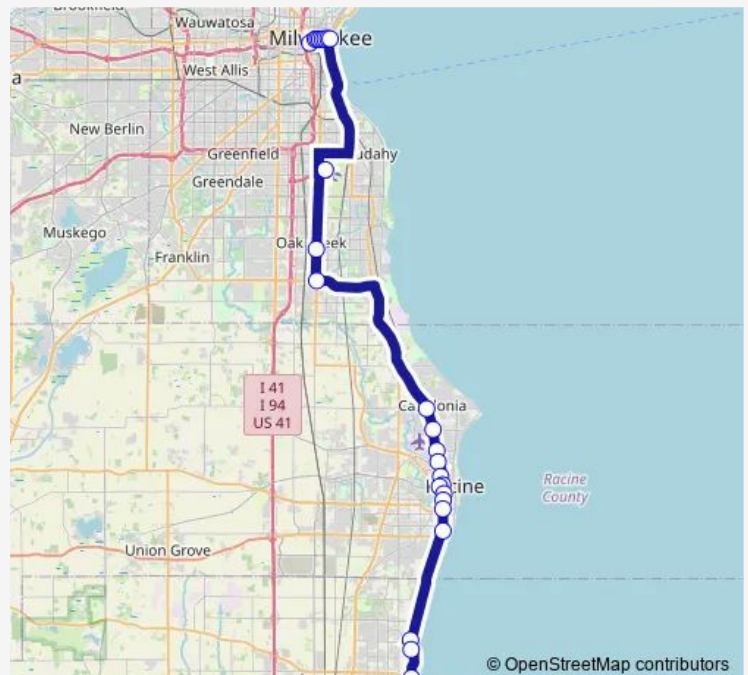

Douglas Avenue and 4 Mile Road

Douglas Avenue and 3 Mile Road

Douglas and Melvin

Douglas Avenue and Goold Street

MLK Jr and Albert

MLK Jr and State

Racine Transit Center State Street and Silver Street

Marquette and 6th

Washington and 10th

Racine Street and 14th Street

### Route schedule

Milwaukee Intermodal/Amtrak Station — Uptown - 63rd Street and 20th Avenue

Monday 07:10-21:55

Tuesday 07:10-21:55

Wednesday 07:10-21:55

Thursday 07:10-21:55

Friday 07:10-21:55

Saturday 07:55-22:08

### Route info

Direction: Milwaukee Intermodal/Amtrak Station

Stops: 31

Trip Duration: 1 hour 37 min

Wisconsin Coach Lines — Kenosha - Racine - Milwaukee

BusMaps

Racine and 24th

Carthage College 1st Stop - Southbound