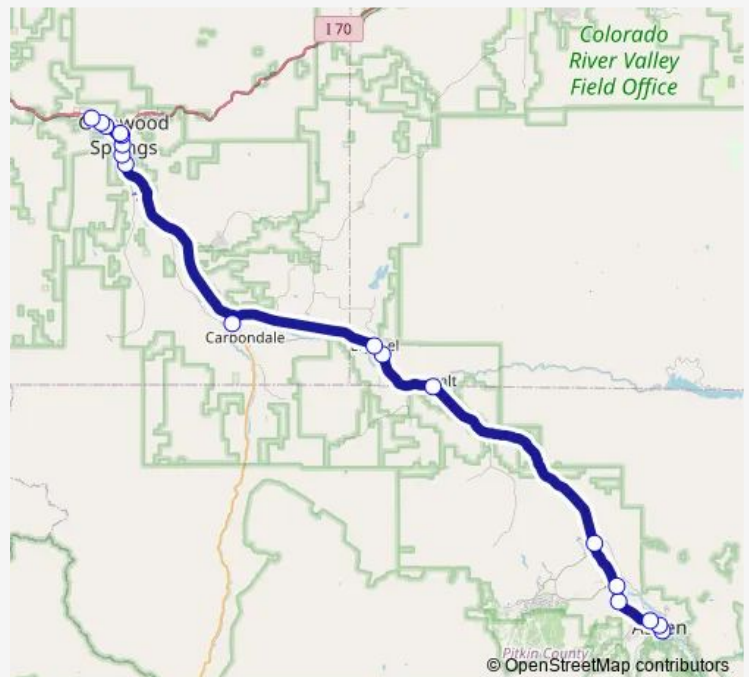

Brush Creek Park & Ride

Aabc Airport Uv

Buttermilk Uv

Hallam St + 8th St

Garmisch St + Hopkins Ave

Rubey Park

Route schedule

West Glenwood Park & Ride — Rubey Park

Monday 04:35-16:50

Tuesday 04:35-16:50

Wednesday 04:35-16:50

Thursday 04:35-16:50

Friday 04:35-16:50

Saturday 04:35-16:50

Sunday 04:35-16:50

Route info

Direction: West Glenwood Park & Ride

Stops: 18

Trip Duration: 1 hour 19 min

BRT — Velocirfta

Direction

Rubey Park — West Glenwood Park & Ride

18 stops

[Open route schedule](#)

Thursday 07:35-23:20

Friday 07:35-23:20

Saturday 07:35-23:20

Sunday 07:35-23:20

Route info

Direction: 27th St Station

Stops: 11

Trip Duration: 1 hour 4 min