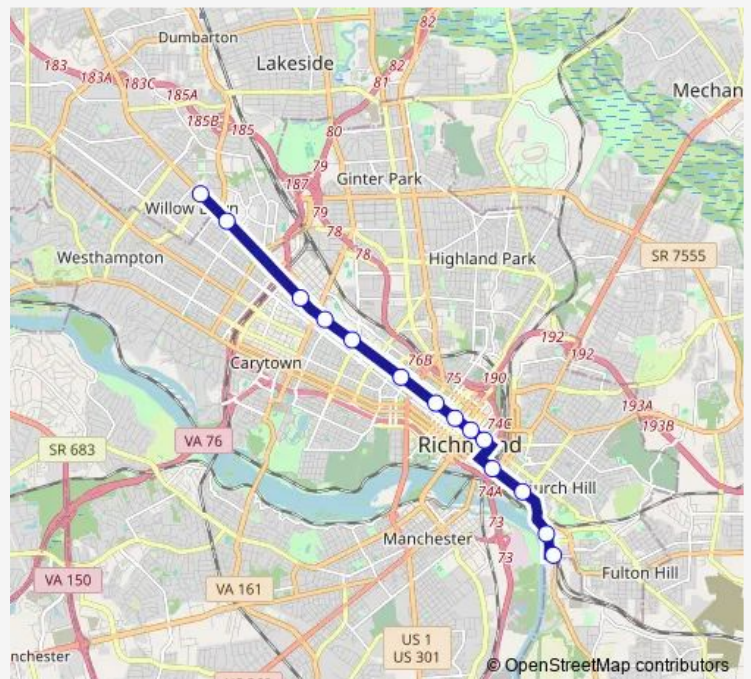

Bus BRT BRT Pulse

[Go to website](#)

Direction
 Willow Lawn Station — Rocketts Landing Station
 14 stops
[Open route schedule](#)

- Willow Lawn Station
- Staples Mill Eastbound Station
- Scotts Addition Eastbound Station
- Science Museum Eastbound Station
- Allison ST Eastbound Station
- VCU VUU Eastbound Station
- Arts District Eastbound Station
- Convention Center Eastbound Station
- Government Center Eastbound Station
- VCU Medical Center Eastbound Station
- Main Street Station Eastbound Station
- Shockoe Bottom Eastbound Station
- East Riverfront Eastbound Station
- Rocketts Landing Station

Route schedule
 Willow Lawn Station — Rocketts Landing Station

Monday	05:00-01:00 ⁺¹
Tuesday	05:00-01:00 ⁺¹
Wednesday	05:00-01:00 ⁺¹
Thursday	05:00-01:00 ⁺¹
Friday	05:00-01:00 ⁺¹
Saturday	06:00-01:00 ⁺¹
Sunday	06:00-01:00 ⁺¹

Route info
 Direction: Willow Lawn Station
 Stops: 14
 Trip Duration: 0 hour 35 min

BRT — BRT Pulse

Direction

Rocketts Landing Station — Willow Lawn Station

14 stops

[Open route schedule](#)

Rocketts Landing Station

East Riverfront Westbound Station

Shockoe Bottom Westbound Station

Main Street Station Westbound Station

VCU Medical Center Westbound Station

Government Center Westbound Station

Convention Center Westbound Station