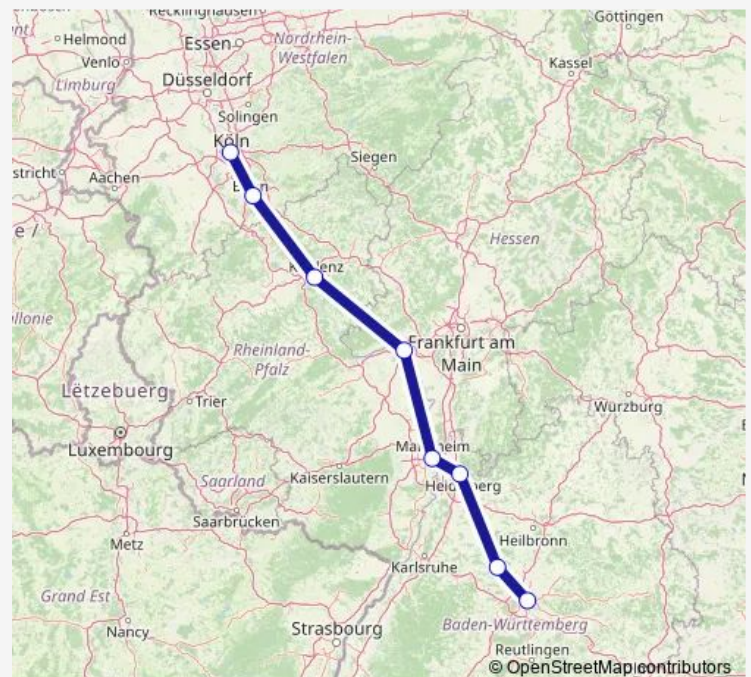

Heidelberg Hbf

Mannheim Hbf

Mainz Hbf

Koblenz Hbf

Bonn Hbf

Köln Hbf

Route schedule

Stuttgart Hbf — Köln Hbf

Monday 19:18

Tuesday 19:18

Wednesday 19:18

Thursday 19:18

Friday 19:18

Saturday —

Sunday —

Route info

Direction: Stuttgart Hbf

Stops: 8

Trip Duration: 3 hour 47 min

■ IC 2210

Direction

Stuttgart Hbf — Köln Hbf

8 stops

[Open route schedule](#)

Stuttgart Hbf

Vaihingen(Enz)

Heidelberg Hbf

Mannheim Hbf

Mainz Hbf

Koblenz Hbf

Bonn-Beuel

Köln Hbf