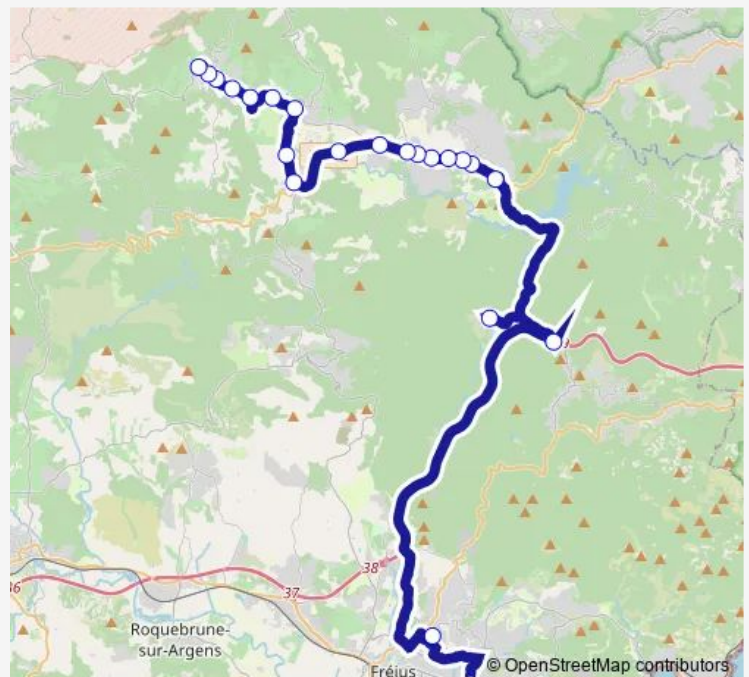

Monday 17:00

Tuesday 17:00

Wednesday 12:10

Thursday 17:00

Friday 17:00

Saturday —

Sunday —

Route info

Direction: Lycee Camus-Gallieni

Stops: 10

Trip Duration: 0 hour 50 min

Direction

Lycee Saint Exupery — Place Bourguignon

11 stops

[Open route schedule](#)

Lycee Saint Exupery