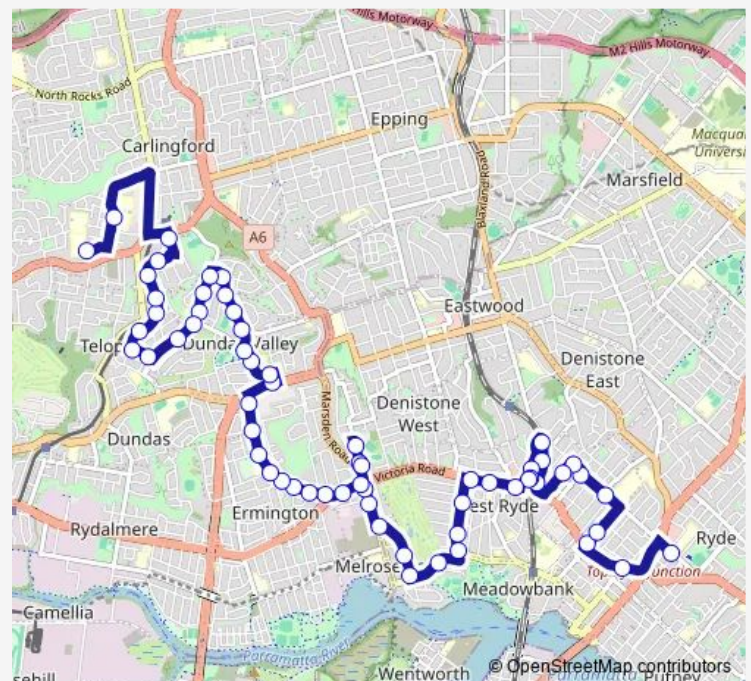

Anzac Av Before Wattle St

West Ryde Station, Ryedale Rd

Ryedale Rd Opp Ryde Eastwood Leagues Club

Ryedale Rd Before Marlow Av

West Pde After Miriam Rd

West Ryde Station (Set Down)

West Ryde Station, Stand C

Victoria Rd At Gaza Rd

Victoria Rd Before Endeavour St

Victoria Rd After Riverview St

Adelaide St At Moss St

Adelaide St Opp Deakin St

Adelaide St At Constitution Rd West

Route schedule

Blaxland Rd Opp Top Ryde Community Health Centre — Cumberland High School, Dunmore Av

Monday 07:35

Tuesday 07:35

Wednesday 07:35

Thursday 07:35

Friday 07:35

Saturday —

Sunday —

Route info

Direction: Blaxland Rd Opp Top Ryde Community Health Centre

Stops: 62

Trip Duration: 0 hour 57 min

618w — Cumberland High School to Victoria and Pittwater Rds

Meadowbank Park, Andrew St

Cobham Av At Andrew St