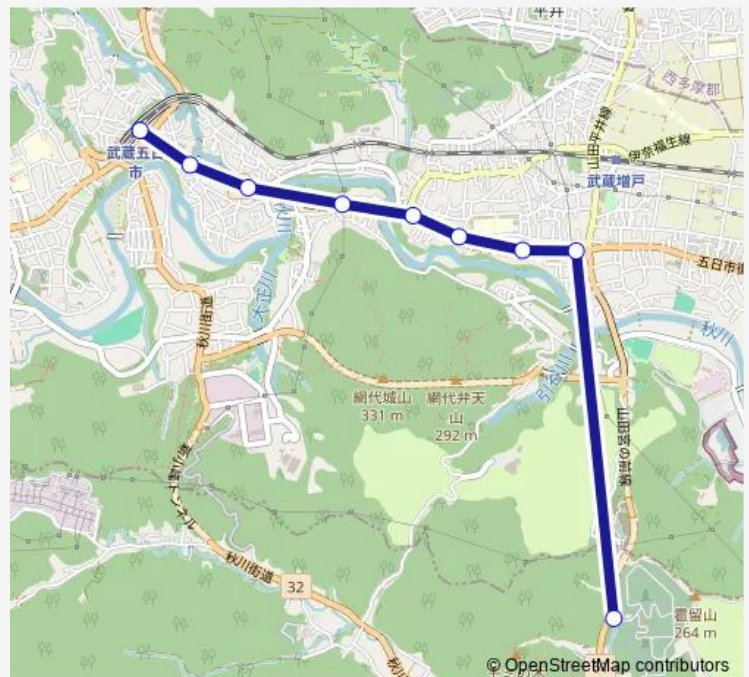

### Route schedule

武蔵五日市駅 — 上川霊園

Monday 14:49-15:00

Tuesday 14:49

Wednesday 14:49-15:00

Thursday 14:49-15:00

Friday 14:49

Saturday 15:00

### Route info

Direction: 武蔵五日市駅

Stops: 9

Trip Duration: 0 hour 13 min