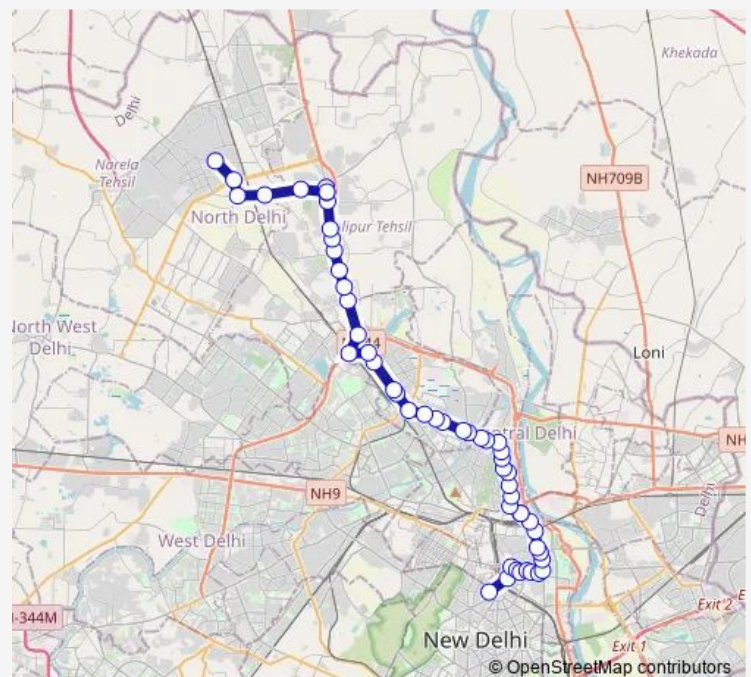

Thursday 07:30-20:05

Friday 07:30-20:05

Saturday 07:30-20:05

Sunday 07:30-20:05

Route info

Direction: Shivaji Stadium Terminal

Stops: 57

Trip Duration: 2 hour 10 min

Model Town li

Model Town lii

Azadpur Metro Station

Azadpur Terminal

New Sabzi Mandi

Adarsh Nagar / Bharola Village

Sarai Peepal Thala

Mahindra Park