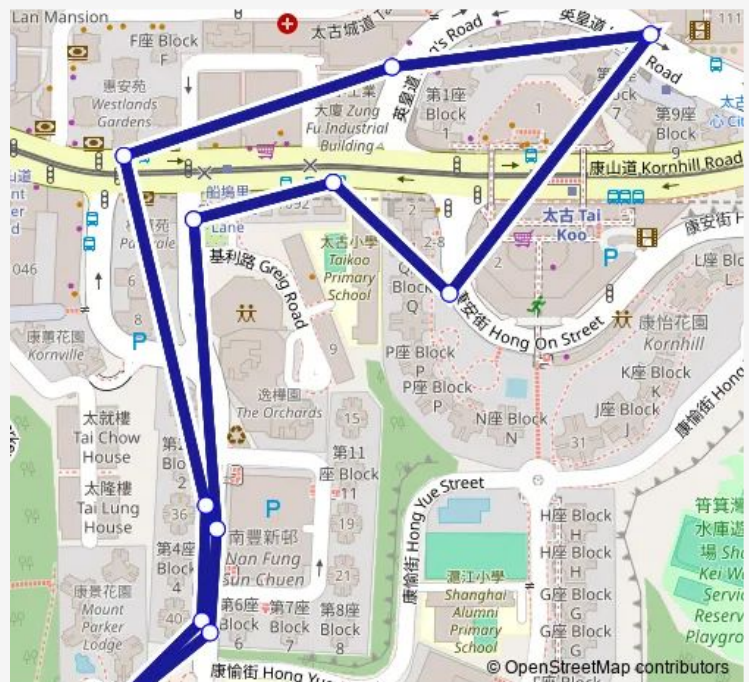

KING'S ROAD, NEAR ZUNG FU INDUSTRIAL BUILDING

KING'S ROAD, NEAR CITYPLAZA, KAO SHAN TERRACE, TAIKOO SHING

HONG ON STREET, NEAR KORNHILL BLOCK Q

KING'S ROAD, OUTSIDE BO FUNG GARDENS|KING'S ROAD, NEAR BO FUNG GARDENS BLOCK C

GREIG ROAD, NEAR GREIG ROAD SITTING-OUT AREA

GREIG ROAD, NEAR NAM FUNG SUN CHUEN BLOCK 3

GREIG ROAD, NEAR NAM FUNG SUN CHUEN BLOCK 5

HONG PAK PATH, NEAR MT PARKER LODGE BLOCK A

Route schedule

HONG PAK PATH, NEAR MT PARKER LODGE BLOCK A — HONG PAK PATH, NEAR MT PARKER LODGE BLOCK A

Route info

Direction: HONG PAK PATH, NEAR MT PARKER LODGE BLOCK A

Stops: 12

Trip Duration: 0 hour 9 min

32A Bus time schedules and route maps are available in an offline PDF at busmaps.com. Use the busmaps.com website to see live bus times, train schedule or subway schedule, and step-by-step directions for all public transit in Nam Fung Sun Chuen