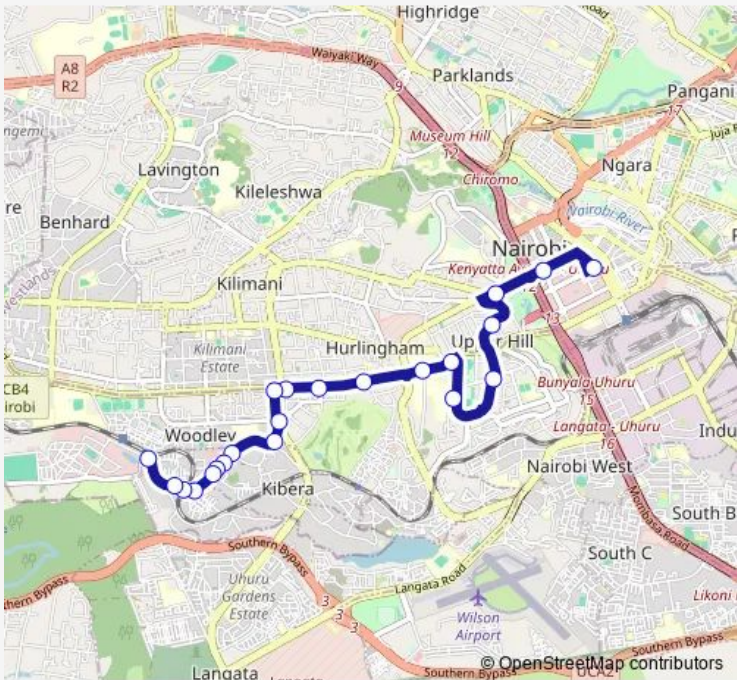

Bus 32A Kencom-Community-KNH-Ngong Road-Ayani

[Go to website](#)

Direction
 Kencom/Ambassadeur — Ayani
 22 stops
[Open route schedule](#)

- Kencom/Ambassadeur
- Gpo
- Serena
- Community
- Old Mutual
- Kenyatta National Hospital
- Nairobi Area Traffic Police Headquarters
- Kenyatta National Hospital
- Coptic/Mimosa
- Uchumi/National Oil
- Total Ngong Road
- Nakumatt Prestige
- Moi Girls' School Junction
- Kwa Dc
- Makina
- Kwa Njiru
- San Siro
- Karanja
- Olympic Primary School
- Olympic Primary School Stage
- Equity Ayani

Route schedule
 Kencom/Ambassadeur — Ayani

Monday	06:00
Tuesday	06:00
Wednesday	06:00
Thursday	06:00
Friday	06:00
Saturday	06:00
Sunday	06:00

Route info
 Direction: Kencom/Ambassadeur
 Stops: 22
 Trip Duration: 0 hour 26 min

■ 32A — Kencom-Community-KNH-Ngong Road-Ayani **BusMaps**

Direction

Ayani — Kencom/Ambassadeur

21 stops

[Open route schedule](#)

Ayani

Equity Ayani

Olympic Primary School

Icea

Kencom/Ambassadeur

Route schedule

Ayani — Kencom/Ambassadeur

Monday	06:00
Tuesday	06:00
Wednesday	06:00
Thursday	06:00
Friday	06:00
Saturday	06:00
Sunday	06:00

Route info

Direction: Ayani

Stops: 21