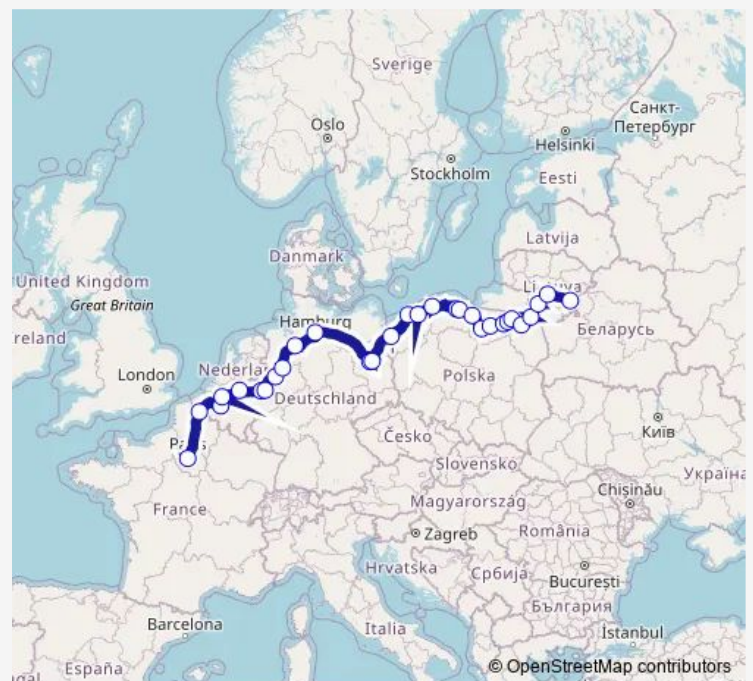

Gdansk, Bus Station

Elblag, Bus Station

Olsztyn, Bus Station

Mragowo, Curie-Sklodowskiej – Railway Station 01

Ryn, Plac Wolnosci 01/02

Gizycko, Kolejowa

Route schedule

Paris (Bibliothèque François Mitterrand) — Vilnius, Bus Station

Route info

Direction: Paris (Bibliothèque François Mitterrand)

Stops: 25

Trip Duration: 37 hour 10 min

Flixbus N1387 — Vilnius - Hamburg - Paris

Suwalki, MOP Inees, Mickiewicza Street

Marijampole, Bus Station