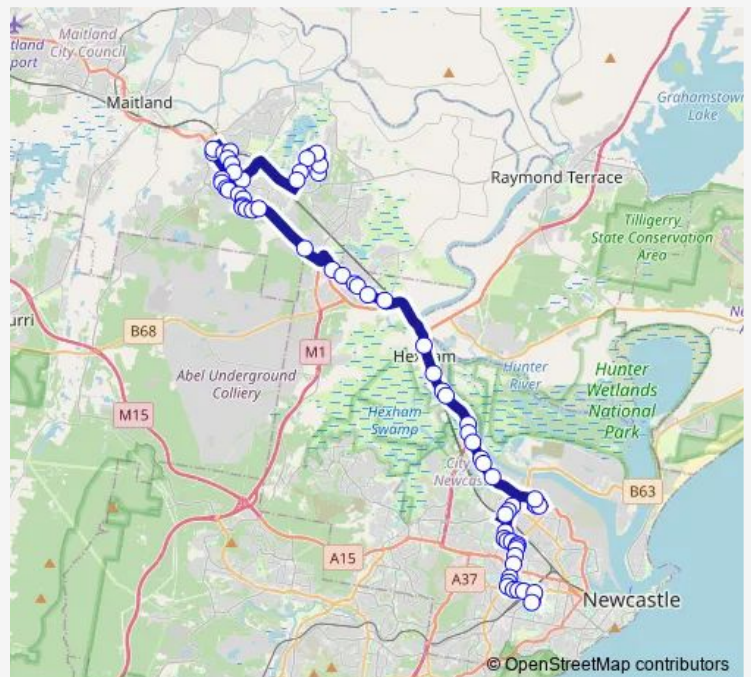

School Bus 2611 Victoria St Station to Bishop Tyrell College

[Go to website](#)

Direction

Settlers Bvd Before Duskdarter St — Merewether High School, Pokolbin St

65 stops

[Open route schedule](#)

- Settlers Bvd Before Duskdarter St
- Settlers Bvd Before Tigerhawk Dr
- Dragonfly Dr After Settlers Bvd
- Dragonfly Dr Before Billabong Pde
- Harvest Bvd After Arrowtail St
- Harvest Blvd Opp Chamomile St
- Metford Rd At Chelmsford Dr (Hail And Ride)
- Newcastle St After George St
- St Joseph's Primary School, King St
- Lawes St After Myra St
- Victoria Street Station, Victoria St
- Lawes St Opp Cooney Park
- Lawes St At Alliance St
- Bruce St After Hughes St
- Green Hills Shopping Centre, Mitchell Dr
- Green Hills Shopping Centre, Stronach Av
- Stronach Av Opp Martin Cl
- Stronach Av At Sylvan Cres
- Norfolk St Opp Hunter Valley Grammar School
- Norfolk St At Pitcairn St
- Ashtonfield Public School, Norfolk St

Route schedule

Settlers Bvd Before Duskdarter St — Merewether High School, Pokolbin St

Monday	07:19
Tuesday	07:19
Wednesday	07:19
Thursday	07:19
Friday	07:19
Saturday	—
Sunday	—

Route info

Direction: Settlers Bvd Before Duskdarter St

Stops: 65

Trip Duration: 1 hour 17 min

2611 — Victoria St Station to Bishop Tyrell College

South Seas Dr After Norfolk St

South Seas Dr At Adele Cres

South Seas Dr Before Adele Cres

South Seas Dr Before New England Hwy

New England Hwy Before Thornton Rd

Anderson Dr After Glenwood Rd (Hail And Ride)

Anderson Dr At Chaucer St

Anderson Dr At Greville St

Beresfield Public School, Anderson Dr

Anderson Dr After Paston St

Anderson Dr Opp Tarro Public School