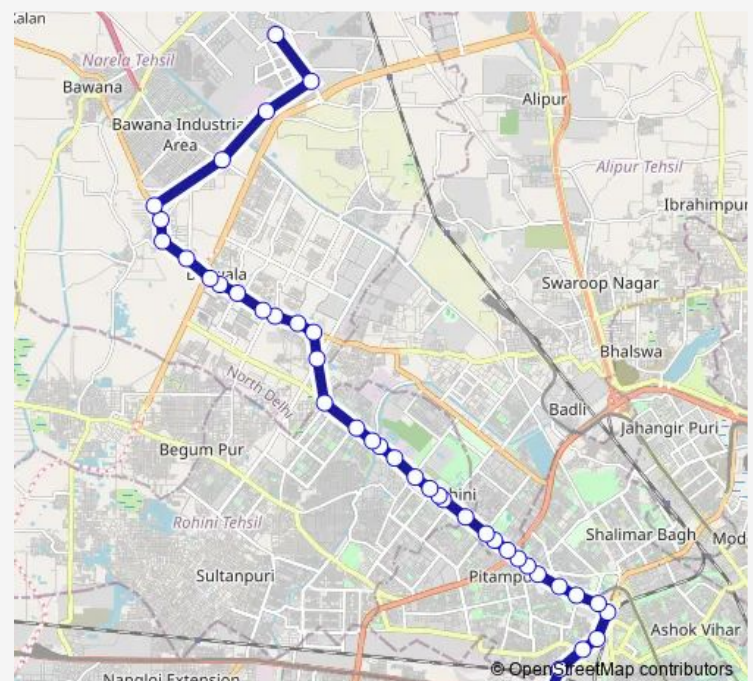

### Route schedule

Punjabi Bagh Terminal — Bawana Sec 5 Cluster Depot

Monday 19:39-22:13

Tuesday 19:39-22:13

Wednesday 19:39-22:13

Thursday 19:39-22:13

Friday 19:39-22:13

Saturday 19:39-22:13

Sunday 19:39-22:13

### Route info

Direction: Punjabi Bagh Terminal

Stops: 40

Trip Duration: 1 hour 34 min

990edown

BusMaps

Sec-24 Rohini Main Road

Dera Satguru Sewaram Sahai Sec 24/25