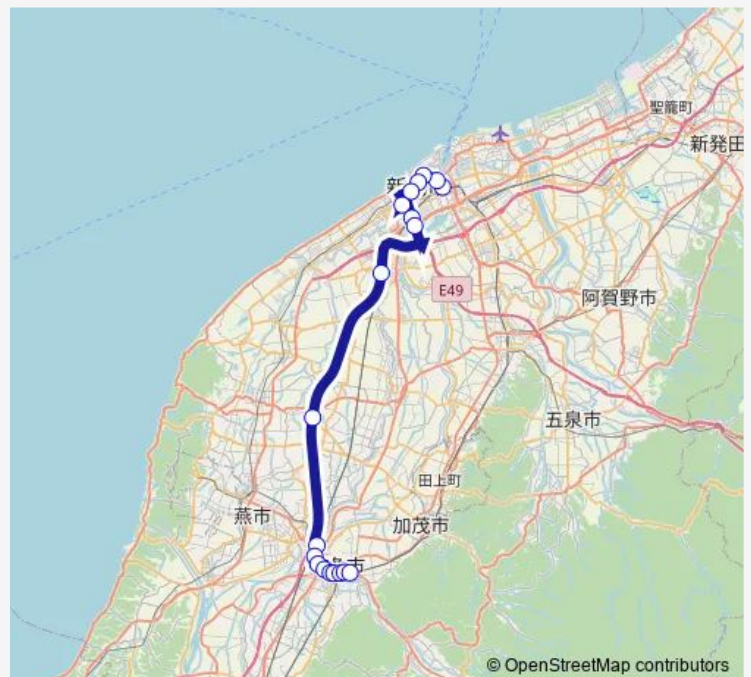

### Route schedule

新潟駅前 — 東三条駅前

Monday 08:00-19:00

Tuesday 08:00-19:00

Wednesday 08:00-19:00

Thursday 08:00-19:00

Friday 08:00-19:00

Saturday 09:05-18:50

### Route info

Direction: 新潟駅前

Stops: 19

Trip Duration: 1 hour 7 min

■ 東三条線

## Route info

Direction: 東三条駅前

Stops: 19

Trip Duration: 1 hour 3 min

東三条線 Bus time schedules and route maps are available in an offline PDF at [busmaps.com](https://busmaps.com). Use the [busmaps.com](https://busmaps.com) website to see live bus times, train schedule or subway schedule, and step-by-step directions for all public transit in Niigata