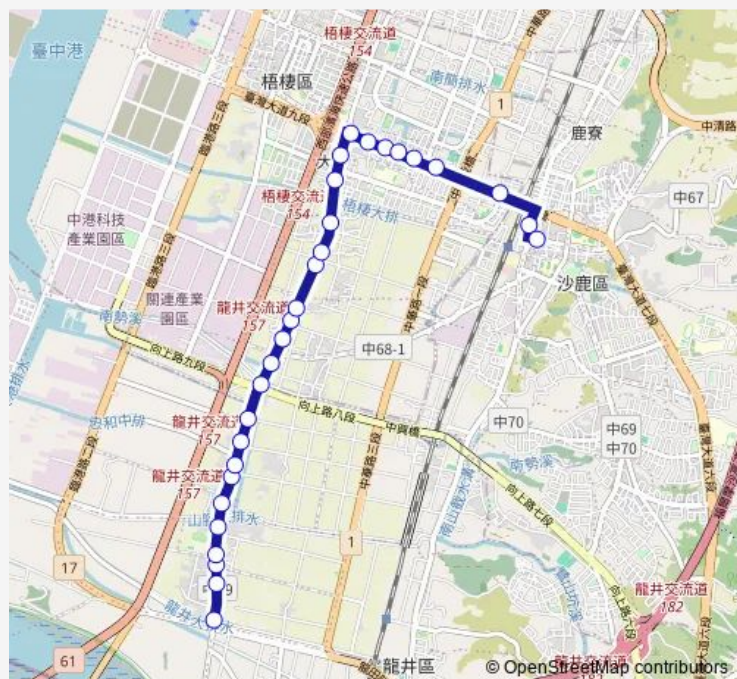

### Route schedule

Tc\_二號橋 — Tc\_巨業沙鹿站

Monday 06:20

Tuesday 06:20

Wednesday 06:20

Thursday 06:20

Friday 06:20

Saturday —

### Route info

Direction: Tc\_二號橋

Stops: 29

Trip Duration: 0 hour 21 min

677區 — 677區\_二號橋\_沙鹿

BusMaps

Tc\_邱厝庄

Tc\_童綜合醫院(梧棲院區)